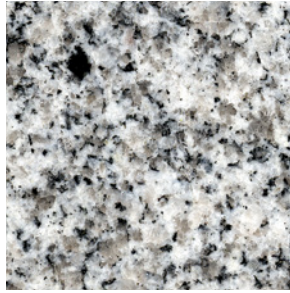

What's Available

- 12 Colors 2cm or 3cm Thick
- Standard Widths: 25", 31", 37", 43", 49", 61" and 73"
- Standard Depths: 19 1/4" and 22 1/4"
- Custom Sizes Up to 87"
- Undermount Porcelain Bowls in Oval or Rectangular
- Custom Bowl Cutouts Available
- Standard Eased Edge
- 4 Custom Edge Profiles
- 4" Loose Backsplash

Rynone...A Brand You Can Trust

902 Wheat

904 Tiger Skin White

NEW

903 Meteorite

9605 Sandstorm

9403 Elysian

901 Burlywood

9601 Marron Desert

9602 Luna Bai

9603 Rio Roca

9604 Venice Gold

953 Ubatuba

952 Absolute Black

Rynone Granite Vanity Tops are manufactured from among the finest granite available. It is mined around the world, providing Rynone with beautiful, one-of-a-kind color combinations and patterns that can enhance any bathroom design. Because granite is solid stone, it is incredibly hard and durable, standing up to many years of use. It requires only simple care to remain beautiful, functional and stylish. Every Rynone vanity top is manufactured with special care and craftsmanship to ensure the quality your home deserves. Rynone is a name you can trust.