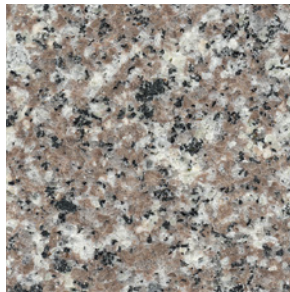

What's Available

- 12 Colors 2cm or 3cm Thick
- Standard Widths: 25", 31", 37", 43", 49", 61" and 73"
- Standard Depths: 19 1/4" and 22 1/4"
- Custom Sizes Up to 87"
- Undermount Porcelain Bowls in Oval or Rectangular
- Custom Bowl Cutouts Available
- Standard Eased Edge
- 4 Custom Edge Profiles
- 4" Loose Backsplash

Rynone...A Brand You Can Trust

902 Wheat

904 Tiger Skin White

NEW

903 Meteorite

9605 Sandstorm

9403 Elysian

901 Burlywood

9601 Marron Desert

9602 Luna Bai

9603 Rio Roca

9604 Venice Gold

953 Ubatuba

952 Absolute Black

Rynone Granite Vanity Tops are manufactured from among the finest granite available. It is mined around the world, providing Rynone with beautiful, one-of-a-kind color combinations and patterns that can enhance any bathroom design. Because granite is solid stone, it is incredibly hard and durable, standing up to many years of use. It requires only simple care to remain beautiful, functional and stylish. Every Rynone vanity top is manufactured with special care and craftsmanship to ensure the quality your home deserves. Rynone is a name you can trust.