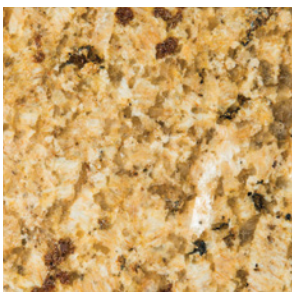

What's Available

- 12 Colors 2cm or 3cm Thick
- Standard Widths: 25", 31", 37", 43", 49", 61" and 73"
- Standard Depths: 19 1/4" and 22 1/4"
- Custom Sizes Up to 87"
- Undermount Porcelain Bowls in Oval or Rectangular
- Custom Bowl Cutouts Available
- Standard Eased Edge
- 4 Custom Edge Profiles
- 4" Loose Backsplash

Rynone...A Brand You Can Trust

902 Wheat

904 Tiger Skin White

NEW

903 Meteorite

9605 Sandstorm

9403 Elysian

901 Burlywood

9601 Marron Desert

9602 Luna Bai

9603 Rio Roca

9604 Venice Gold

953 Ubatuba

952 Absolute Black

Rynone Granite Vanity Tops are manufactured from among the finest granite available. It is mined around the world, providing Rynone with beautiful, one-of-a-kind color combinations and patterns that can enhance any bathroom design. Because granite is solid stone, it is incredibly hard and durable, standing up to many years of use. It requires only simple care to remain beautiful, functional and stylish. Every Rynone vanity top is manufactured with special care and craftsmanship to ensure the quality your home deserves. Rynone is a name you can trust.