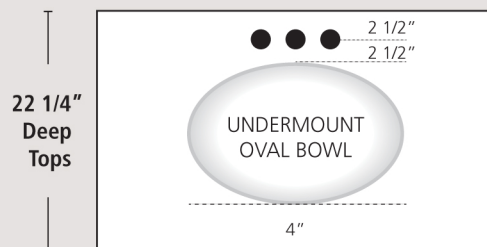

Small Porcelain Oval Undermount Bowls

White

Biscuit*

Overall Size			Interior Size		
Length	Width	Depth	Length	Width	Depth
17"	14"	7 1/2"	15"	12"	6"

Large Porcelain Oval Undermount Bowls

White

Biscuit*

Black

Overall Size			Interior Size		
Length	Width	Depth	Length	Width	Depth
19 1/4"	15 3/4"	8"	17 1/4"	14"	6 1/4"

Porcelain Rectangular Undermount Bowls

White

Biscuit*

Overall Size			Interior Size		
Length	Width	Depth	Length	Width	Depth
20"	15"	7 1/2"	18"	13"	6"

Standard Bowl Placement

- Diameter of all faucet holes is 1 3/8".
- Sink cutouts are polished.
- Diameter of all faucet holes is 1 3/8".
- Sink cutouts are polished.

Solid Surface

NEW

Solid Surface Oval Undermount Bowl

Overall Size			Interior Size		
Length	Width	Depth	Length	Width	Depth
19 5/16"	15 3/8"	7 3/4"	17"	13 9/16"	5 13/16"

White

Bisque*

NEW

Solid Surface Rectangular Undermount Bowl

Overall Size			Interior Size		
Length	Width	Depth	Length	Width	Depth
20 3/8"	14 3/4"	6 7/8"	18"	12 1/4"	5 7/8"