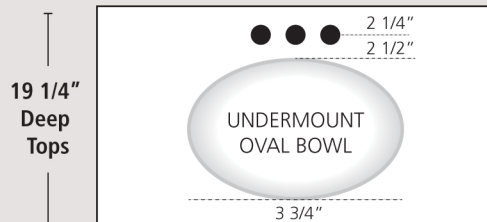

Small Porcelain Oval Undermount Bowls

White

Biscuit*

Overall Size			Interior Size		
Length	Width	Depth	Length	Width	Depth
17"	14"	7 1/2"	15"	12"	6"

Large Porcelain Oval Undermount Bowls

White

Biscuit*

Black

Overall Size			Interior Size		
Length	Width	Depth	Length	Width	Depth
19 1/4"	15 3/4"	8"	17 1/4"	14"	6 1/4"

Porcelain Rectangular Undermount Bowls

White

Biscuit*

Overall Size			Interior Size		
Length	Width	Depth	Length	Width	Depth
20"	15"	7 1/2"	18"	13"	6"

Standard Bowl Placement

- Diameter of all faucet holes is 1 3/8".
- Sink cutouts are polished.
- Diameter of all faucet holes is 1 3/8".
- Sink cutouts are polished.

Solid Surface

NEW

Solid Surface Oval Undermount Bowl

Overall Size			Interior Size		
Length	Width	Depth	Length	Width	Depth
19 5/16"	15 3/8"	7 3/4"	17"	13 9/16"	5 13/16"

White

Bisque*

NEW

Solid Surface Rectangular Undermount Bowl

Overall Size			Interior Size		
Length	Width	Depth	Length	Width	Depth
20 3/8"	14 3/4"	6 7/8"	18"	12 1/4"	5 7/8"