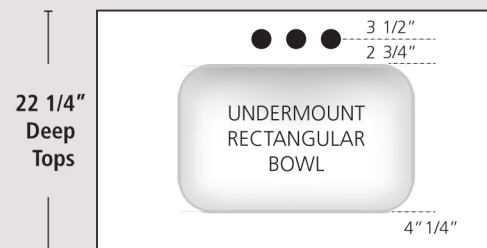

Small Porcelain Oval Undermount Bowls

White

Biscuit*

Overall Size			Interior Size		
Length	Width	Depth	Length	Width	Depth
17"	14"	7 1/2"	15"	12"	6"

Large Porcelain Oval Undermount Bowls

White

Biscuit*

Black

Overall Size			Interior Size		
Length	Width	Depth	Length	Width	Depth
19 1/4"	15 3/4"	8"	17 1/4"	14"	6 1/4"

Porcelain Rectangular Undermount Bowls

White

Biscuit*

Overall Size			Interior Size		
Length	Width	Depth	Length	Width	Depth
20"	15"	7 1/2"	18"	13"	6"

Standard Bowl Placement

- Diameter of all faucet holes is 1 3/8".
- Sink cutouts are polished.
- Diameter of all faucet holes is 1 3/8".
- Sink cutouts are polished.

Solid Surface

NEW

Solid Surface Oval Undermount Bowl

Overall Size			Interior Size		
Length	Width	Depth	Length	Width	Depth
19 5/16"	15 3/8"	7 3/4"	17"	13 9/16"	5 13/16"

White

Bisque*

NEW

Solid Surface Rectangular Undermount Bowl

Overall Size			Interior Size		
Length	Width	Depth	Length	Width	Depth
20 3/8"	14 3/4"	6 7/8"	18"	12 1/4"	5 7/8"