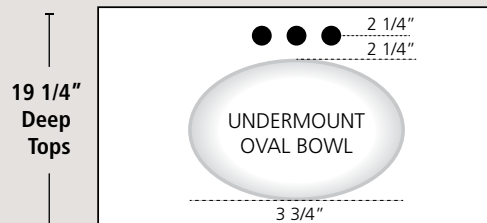

Small Porcelain Oval Undermount Bowls

White

Biscuit*

Overall Size			Interior Size		
Length	Width	Depth	Length	Width	Depth
17"	14"	7 1/2"	15"	12"	6"

Large Porcelain Oval Undermount Bowls

White

Biscuit*

Black

Overall Size			Interior Size		
Length	Width	Depth	Length	Width	Depth
19 1/4"	15 3/4"	8"	17 1/4"	14"	6 1/4"

Porcelain Rectangular Undermount Bowls

White

Biscuit*

Overall Size			Interior Size		
Length	Width	Depth	Length	Width	Depth
20"	15"	7 1/2"	18"	13"	6"

Standard Bowl Placement

- Diameter of all faucet holes is 1 3/8".
- Sink cutouts are polished.

Solid Surface

NEW

Solid Surface Oval Undermount Bowl

Overall Size			Interior Size		
Length	Width	Depth	Length	Width	Depth
19 5/16"	15 3/8"	7 3/4"	17"	13 9/16"	5 13/16"

White

Bisque*

NEW

Solid Surface Rectangular Undermount Bowl

Overall Size			Interior Size		
Length	Width	Depth	Length	Width	Depth
20 3/8"	14 3/4"	6 7/8"	18"	12 1/4"	5 7/8"

White

Bisque*

18-Gauge Stainless Steel