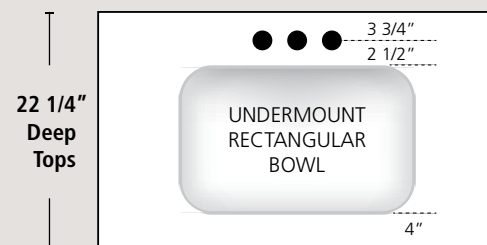

Small Porcelain Oval Undermount Bowls

White

Biscuit*

Overall Size			Interior Size		
Length	Width	Depth	Length	Width	Depth
17"	14"	7 1/2"	15"	12"	6"

Large Porcelain Oval Undermount Bowls

White

Biscuit*

Black

Overall Size			Interior Size		
Length	Width	Depth	Length	Width	Depth
19 1/4"	15 3/4"	8"	17 1/4"	14"	6 1/4"

Porcelain Rectangular Undermount Bowls

White

Biscuit*

Overall Size			Interior Size		
Length	Width	Depth	Length	Width	Depth
20"	15"	7 1/2"	18"	13"	6"

Standard Bowl Placement

- Diameter of all faucet holes is 1 3/8".
- Sink cutouts are polished.

Solid Surface

NEW

Solid Surface Oval Undermount Bowl

Overall Size			Interior Size		
Length	Width	Depth	Length	Width	Depth
19 5/16"	15 3/8"	7 3/4"	17"	13 9/16"	5 13/16"

White

Bisque*

NEW

Solid Surface Rectangular Undermount Bowl

Overall Size			Interior Size		
Length	Width	Depth	Length	Width	Depth
20 3/8"	14 3/4"	6 7/8"	18"	12 1/4"	5 7/8"

White

Bisque*

18-Gauge Stainless Steel