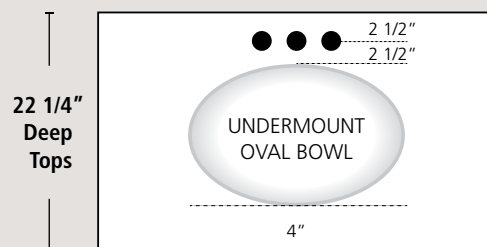

Small Porcelain Oval Undermount Bowls

White

Biscuit*

Overall Size			Interior Size		
Length	Width	Depth	Length	Width	Depth
17"	14"	7 1/2"	15"	12"	6"

Large Porcelain Oval Undermount Bowls

White

Biscuit*

Black

Overall Size			Interior Size		
Length	Width	Depth	Length	Width	Depth
19 1/4"	15 3/4"	8"	17 1/4"	14"	6 1/4"

Porcelain Rectangular Undermount Bowls

White

Biscuit*

Overall Size			Interior Size		
Length	Width	Depth	Length	Width	Depth
20"	15"	7 1/2"	18"	13"	6"

Standard Bowl Placement

- Diameter of all faucet holes is 1 3/8".
- Sink cutouts are polished.

Solid Surface

NEW

Solid Surface Oval Undermount Bowl

Overall Size			Interior Size		
Length	Width	Depth	Length	Width	Depth
19 5/16"	15 3/8"	7 3/4"	17"	13 9/16"	5 13/16"

White

Bisque*

NEW

Solid Surface Rectangular Undermount Bowl

Overall Size			Interior Size		
Length	Width	Depth	Length	Width	Depth
20 3/8"	14 3/4"	6 7/8"	18"	12 1/4"	5 7/8"

White

Bisque*

18-Gauge Stainless Steel