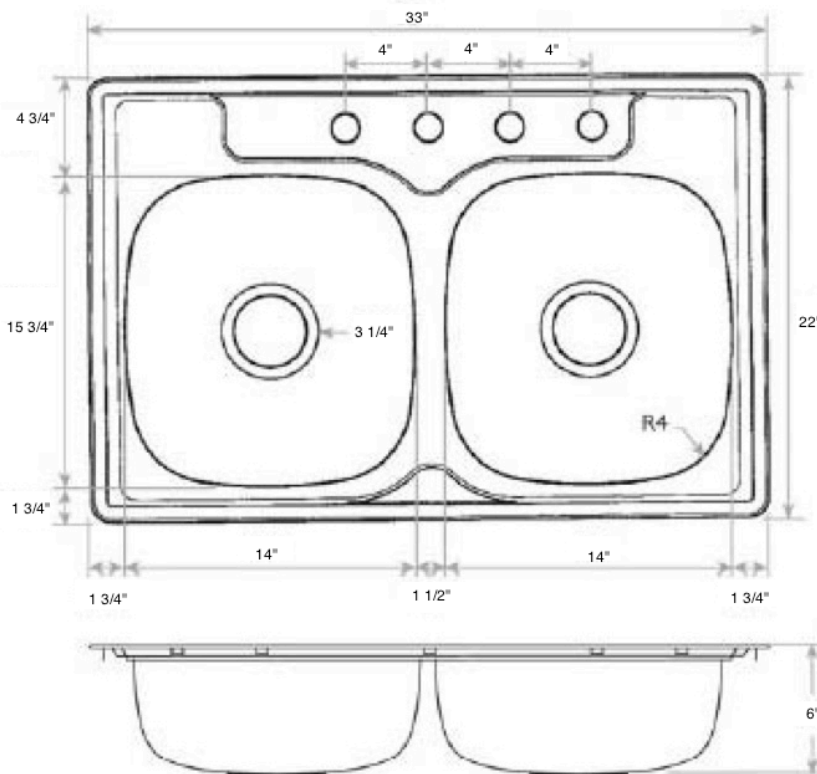

Cultured Marble, Natural Stone,
Laminate Countertops & Casegoods

STAINLESS STEEL DROP-IN BOWL SPECS FOR LAMINATE COUNTERTOPS ONLY

Double Bowl DROP-IN SINK

for Laminate Counter Tops only

Model #	K23322 Double Drop In
Faucet holes:	4
Finish:	Satin
Bowl Size:	15 3/4" x 14"
Sink Depth:	6"
Overall Dim:	22" x 33"
Gauge:	23
Cutout Dim:	21 3/8" x 32 3/8"
Radius:	1 1/2"

Single Bowl DROP-IN SINK

for Laminate Counter Tops only

Model #	K12522 Single Drop In
Faucet holes:	4
Finish:	Satin
Bowl Size:	15 3/4" x 21"
Sink Depth:	6"
Overall Dim:	22" x 25"
Gauge:	23
Cutout Dim:	21 3/8" x 24 3/8"
Radius:	1 1/2"