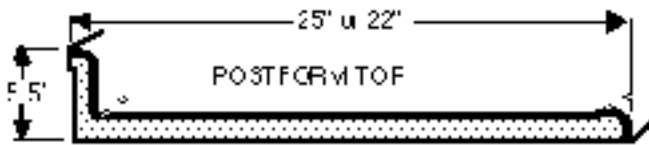

# POSTFORM SIZES & PROFILES

	<p>POSTFORM NO-DRIP (PND)</p>	<p>NO-DRIP BAR</p>
<p>POSTFORM NO-DRIP</p>	<p>4" ABOVE DECK B/S</p>	<p>27" 30" 36"</p>
	<p>POSTFORM WATERFALL (PWF)</p>	<p>WATERFALL BAR</p>
<p>POSTFORM WATERFALL</p>	<p>4" ABOVE DECK B/S</p>	<p>27" 30" 36"</p>
	<p>POSTFORM EURO-SQUARE (PES)</p>	<p>EURO-SQUARE BAR</p>
<p>POSTFORM EURO-SQUARE</p>	<p>3" ABOVE DECK B/S</p>	<p>27" 30" 36"</p>
	<p>POSTFORM EURO-ROUND (PER)</p>	<p>EURO-ROUND BAR</p>
<p>POSTFORM EURO-ROUND</p>	<p>3" ABOVE DECK B/S</p>	<p>27" 30" 36"</p>
	<p>POSTFORM SQUARE EDGE (PCB)</p>	<p>SQUARE-EDGE BAR</p>
<p>POSTFORM SQUARE-EDGE</p>	<p>4" ABOVE DECK B/S</p>	<p>27" 30" 36"</p>