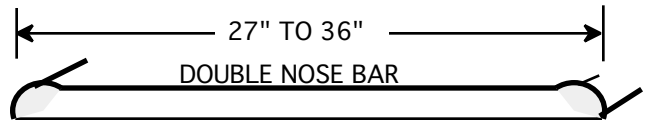

# POSTFORM SIZES & PROFILES

	<p>POSTFORM NO-DRIP (PND)</p>	<p>NO-DRIP BAR</p>
<p>POSTFORM NO-DRIP</p>	<p>4" ABOVE DECK B/S</p>	<p>27" 30" 36"</p>
	<p>POSTFORM WATERFALL (PWF)</p>	<p>WATERFALL BAR</p>
<p>POSTFORM WATERFALL</p>	<p>4" ABOVE DECK B/S</p>	<p>27" 30" 36"</p>
	<p>POSTFORM EURO-SQUARE (PES)</p>	<p>EURO-SQUARE BAR</p>
<p>POSTFORM EURO-SQUARE</p>	<p>3" ABOVE DECK B/S</p>	<p>27" 30" 36"</p>
	<p>POSTFORM EURO-ROUND (PER)</p>	<p>EURO-ROUND BAR</p>
<p>POSTFORM EURO-ROUND</p>	<p>3" ABOVE DECK B/S</p>	<p>27" 30" 36"</p>
	<p>POSTFORM SQUARE EDGE (PCB)</p>	<p>SQUARE-EDGE BAR</p>
<p>POSTFORM SQUARE-EDGE</p>	<p>4" ABOVE DECK B/S</p>	<p>27" 30" 36"</p>