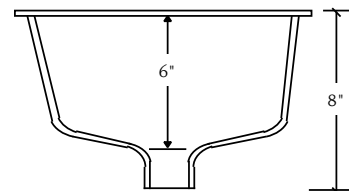

Rectangular Porcelain Bowl (22 1/4" and 25 1/4" vanity tops) Colors Available - White and Biscuit

Large Oval Porcelain Bowl (22 1/4" and 25 1/4" vanity tops) Colors Available - White, Biscuit and Black

Small Oval Porcelain Bowl (19 1/4" vanity tops) Colors Available - White and Biscuit

Stainless Steel Undermount Sinks – 9" deep

Double Bowl
32-5/8" x 18-1/4"
18 gauge

Single Bowl
23-1/4" x 17-7/8"
18 gauge

DRAWINGS NOT TO SCALE