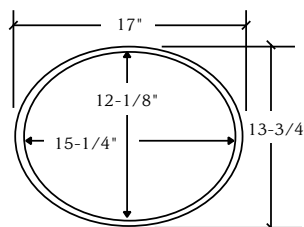

Rectangular Porcelain Bowl (22 1/4" and 25 1/4" vanity tops) Colors Available - White and Biscuit

Large Oval Porcelain Bowl (22 1/4" and 25 1/4" vanity tops) Colors Available - White, Biscuit and Black

Small Oval Porcelain Bowl (19 1/4" vanity tops) Colors Available - White and Biscuit

Stainless Steel Undermount Sinks – 9" deep

Double Bowl
32-5/8" x 18-1/4"
18 gauge

Single Bowl
23-1/4" x 17-7/8"
18 gauge

DRAWINGS NOT TO SCALE