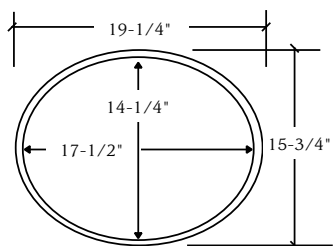

Rectangular Porcelain Bowl (22 1/4" and 25 1/4" vanity tops) Colors Available - White and Biscuit

Large Oval Porcelain Bowl (22 1/4" and 25 1/4" vanity tops) Colors Available - White, Biscuit and Black

Small Oval Porcelain Bowl (19 1/4" vanity tops) Colors Available - White and Biscuit

Stainless Steel Undermount Sinks – 9" deep

Double Bowl
32-5/8" x 18-1/4"
18 gauge

Single Bowl
23-1/4" x 17-7/8"
18 gauge

DRAWINGS NOT TO SCALE