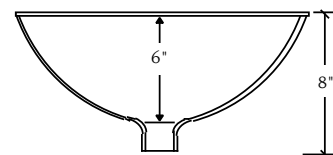

Rectangular Porcelain Bowl (22 1/4" and 25 1/4" vanity tops) Colors Available - White and Biscuit

Large Oval Porcelain Bowl (22 1/4" and 25 1/4" vanity tops) Colors Available - White, Biscuit and Black

Small Oval Porcelain Bowl (19 1/4" vanity tops) Colors Available - White and Biscuit

Stainless Steel Undermount Sinks – 9" deep

Double Bowl
32-5/8" x 18-1/4"
18 gauge

Single Bowl
23-1/4" x 17-7/8"
18 gauge