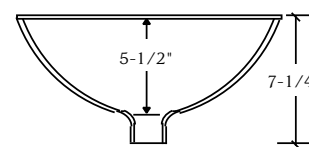

Rectangular Porcelain Bowl (22 1/4" and 25 1/4" vanity tops) Colors Available - White and Biscuit

Large Oval Porcelain Bowl (22 1/4" and 25 1/4" vanity tops) Colors Available - White, Biscuit and Black

Small Oval Porcelain Bowl (19 1/4" vanity tops) Colors Available - White and Biscuit

Stainless Steel Undermount Sinks – 9" deep

Double Bowl
32-5/8" x 18-1/4"
18 gauge

Single Bowl
23-1/4" x 17-7/8"
18 gauge

DRAWINGS NOT TO SCALE