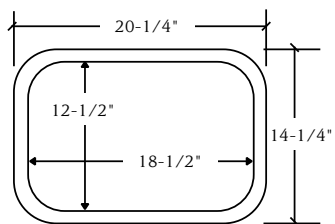

Rectangular Porcelain Bowl (22 1/4" and 25 1/4" vanity tops) Colors Available - White and Biscuit

Large Oval Porcelain Bowl (22 1/4" and 25 1/4" vanity tops) Colors Available - White, Biscuit and Black

Small Oval Porcelain Bowl (19 1/4" vanity tops) Colors Available - White and Biscuit

Stainless Steel Undermount Sinks – 9" deep

Double Bowl
32-5/8" x 18-1/4"
18 gauge

Single Bowl
23-1/4" x 17-7/8"
18 gauge

DRAWINGS NOT TO SCALE