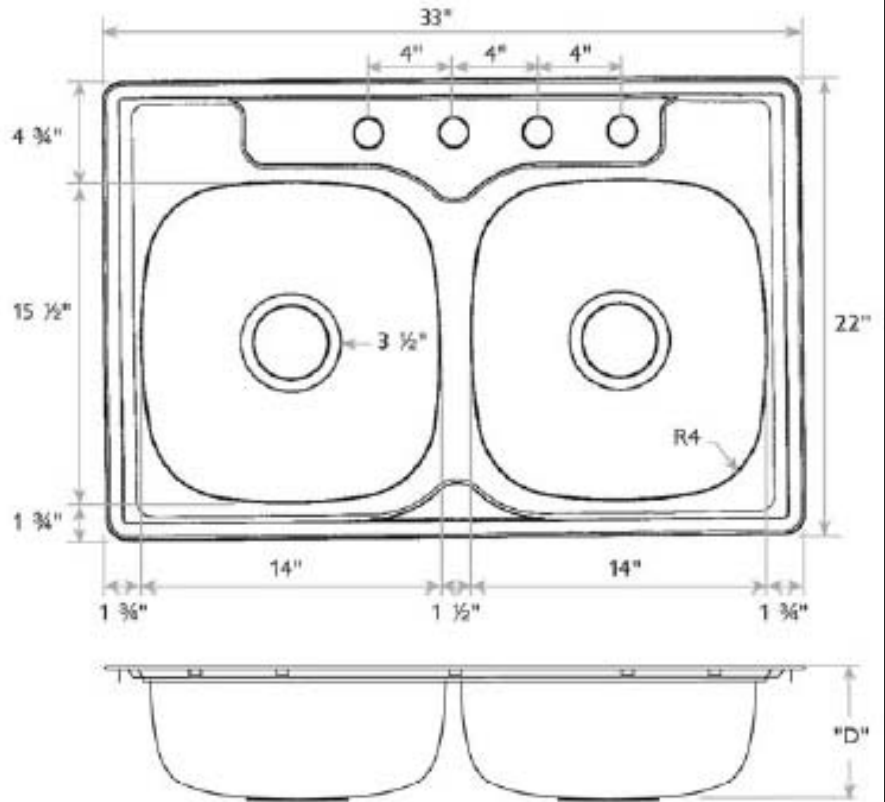

Cultured Marble, Natural Stone,
Laminate Countertops & Casegoods

STAINLESS STEEL DROP-IN BOWL SPECS FOR LAMINATE COUNTERTOPS ONLY

Double Bowl DROP-IN SINK

for Laminate Counter Tops only

Model #	DS604BX Double Drop-In
Faucet holes:	4
Finish:	Satin
Bowl Size:	15 1/2" x 14"
Sink Depth:	6"
Overall Dim:	22" x 33"
Gauge:	21
Cutout Dim:	21 1/4" x 32 1/4"
Radius:	1"

Single Bowl DROP-IN SINK

for Laminate Counter Tops only

Model #	SS604BX Single Drop-In
Faucet holes:	4
Finish:	Satin
Bowl Size:	15 1/2" x 21 1/2"
Sink Depth:	6"
Overall Dim:	22" x 25"
Gauge:	22
Cutout Dim:	21 1/4" x 24 1/4"
Radius:	1"