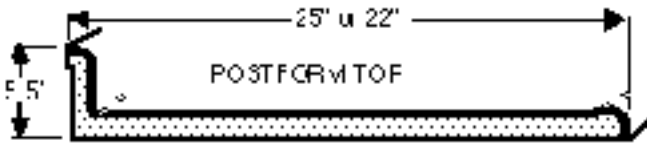

POSTFORM SIZES & PROFILES

Net Prices 2007

<p>POSTFORM NO-DRIP</p>	<p>POSTFORM NO-DRIP (PND)</p> <p>4" ABOVE DECK B/S</p>	<p>NO-DRIP BAR</p> <p>27" 30" 36"</p>
<p>POSTFORM WATERFALL</p>	<p>POSTFORM WATERFALL (PWF)</p> <p>4" ABOVE DECK B/S</p>	<p>WATERFALL BAR</p> <p>27" 30" 36"</p>
<p>POSTFORM EURO-SQUARE</p>	<p>POSTFORM EURO-SQUARE (PES)</p> <p>3" ABOVE DECK B/S</p>	<p>EURO-SQUARE BAR</p> <p>27" 30" 36"</p>
<p>POSTFORM EURO-ROUND</p>	<p>POSTFORM EURO-ROUND (PER)</p> <p>3" ABOVE DECK B/S</p>	<p>EURO-ROUND BAR</p> <p>27" 30" 36"</p>
<p>POSTFORM SQUARE-EDGE</p>	<p>POSTFORM SQUARE EDGE (PCB)</p> <p>4" ABOVE DECK B/S</p>	<p>SQUARE-EDGE BAR</p> <p>27" 30" 36"</p>