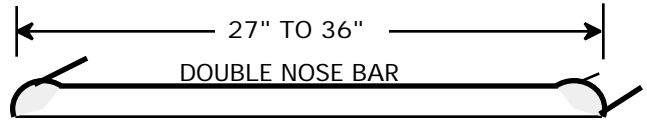

POSTFORM SIZES & PROFILES

Net Prices 2007

<p>POSTFORM NO-DRIP</p>	<p>POSTFORM NO-DRIP (PND)</p> <p>4" ABOVE DECK B/S</p>	<p>NO-DRIP BAR</p> <p>27" 30" 36"</p>
<p>POSTFORM WATERFALL</p>	<p>POSTFORM WATERFALL (PWF)</p> <p>4" ABOVE DECK B/S</p>	<p>WATERFALL BAR</p> <p>27" 30" 36"</p>
<p>POSTFORM EURO-SQUARE</p>	<p>POSTFORM EURO-SQUARE (PES)</p> <p>3" ABOVE DECK B/S</p>	<p>EURO-SQUARE BAR</p> <p>27" 30" 36"</p>
<p>POSTFORM EURO-ROUND</p>	<p>POSTFORM EURO-ROUND (PER)</p> <p>3" ABOVE DECK B/S</p>	<p>EURO-ROUND BAR</p> <p>27" 30" 36"</p>
<p>POSTFORM SQUARE-EDGE</p>	<p>POSTFORM SQUARE EDGE (PCB)</p> <p>4" ABOVE DECK B/S</p>	<p>SQUARE-EDGE BAR</p> <p>27" 30" 36"</p>