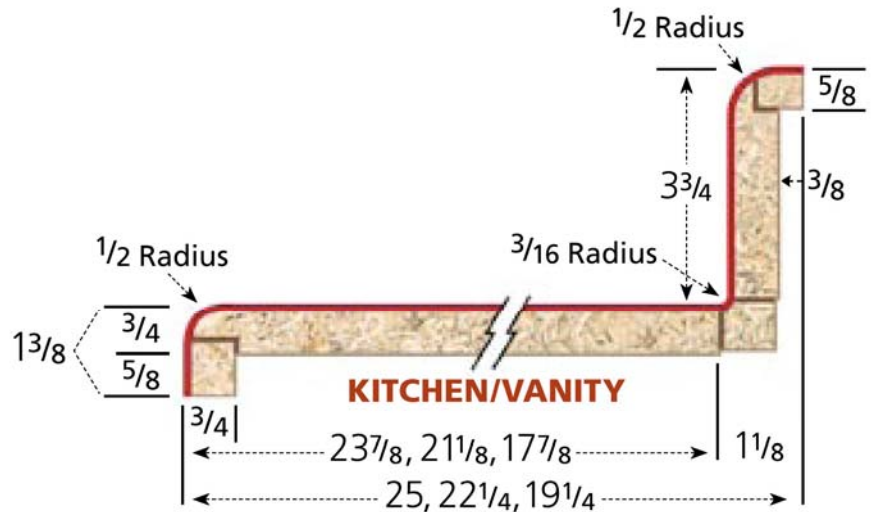

## Waterfall Edge

- Classic, postformed waterfall edge is one of our most popular profiles.
- 1/2" radius on waterfall edge and backsplash provides a tighter, more contemporary look.

INDIANA

## SPECIFICATIONS

- Standard substrate is 3/4" industrial grade particleboard, available in 8', 10' and 12' lengths. Other substrates and backers available upon request.
- Standard postformed grade laminate with a thickness of 0.042" ± 0.005".
- Both standard and special styles and sizes are suitable for all residential, commercial, institutional or light industrial applications.
- Available surfaced with Wilsonart®, Formica®, Nevamar® and Pionite®.