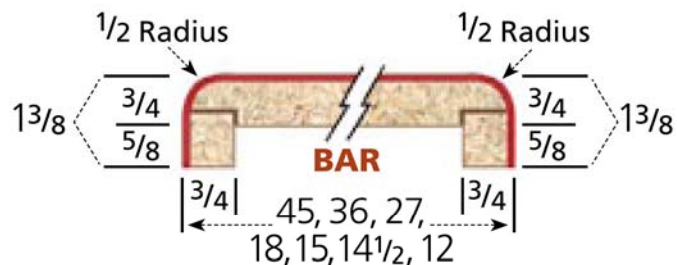

## Waterfall Edge

- Classic, postformed waterfall edge is one of our most popular profiles.
- 1/2" radius on waterfall edge and backsplash provides a tighter, more contemporary look.

INDIANA

## SPECIFICATIONS

- Standard substrate is 3/4" industrial grade particleboard, available in 8', 10' and 12' lengths. Other substrates and backers available upon request.
- Standard postformed grade laminate with a thickness of 0.042" ± 0.005".
- Both standard and special styles and sizes are suitable for all residential, commercial, institutional or light industrial applications.
- Available surfaced with Wilsonart®, Formica®, Nevamar® and Pionite®.