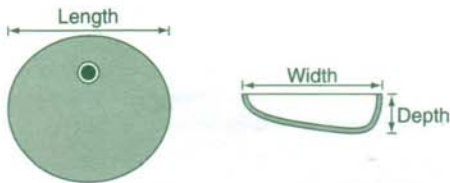

25" CORNER TOPS

Corner Tops are also available in Granite, Onyx and Color Coordinates by special order. Please allow 3 to 4 weeks delivery. Call for colors and pricing. **See Page 1 for pricing.**

MODULAR BOWL & DECK STYLES

Standard Bowl Styles

RCO – RECESSED OVAL					
	Bowl Sizes			Recess Sizes	
	Length	Width	Depth	Length	Width
Recess Oval 22" Top	17-3/8"	12-1/8"	6"	23"	18-1/4"
Recess Oval 19" Top	15-5/8"	10-5/16"	6"	21-1/4"	16-5/8"
Recess Oval 17" Top	****Not Available****				

O – STANDARD OVAL			
	Bowl Sizes		
	Length	Width	Depth
Oval 22" Top	17"	13-5/8"	5-1/2"
Oval 19" Top	15-1/4"	11-3/4"	5-5/8"
Oval 17" Top	15-5/16"	10-9/16"	6"

Y – RECESSED SHELL					
	Bowl Sizes			Recess Sizes	
	Length	Width	Depth	Length	Width
Shell 22" Top	17-3/8"	12-1/8"	6"	23"	18-1/4"
Shell 19" Top	15-5/8"	10-5/16"	6"	21-1/4"	16-5/8"
Shell 17" Top	****Not Available****				

RECT – RECESSED RECTANGULAR					
Limited Sizes & Extended Lead time					
	Bowl Sizes			Recess Sizes	
	Length	Width	Depth	Length	Width
Rect 22" Top	17-3/4"	11-1/2"	7-1/8"	22-1/2"	18-1/4"
Rect 19" Top	16"	10-1/4"	7"	19-1/2"	16"
Rect 17" Top	****Not Available****				