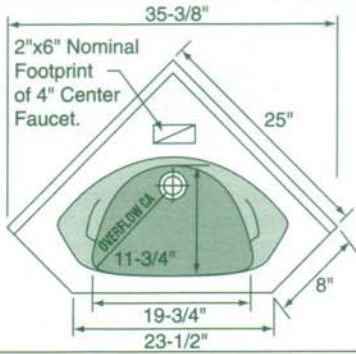

25" CORNER TOPS