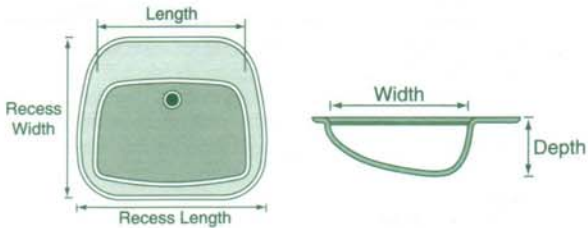

25" CORNER TOPS

Corner Tops are also available in Granite, Onyx and Color Coordinates by special order. Please allow 3 to 4 weeks delivery. Call for colors and pricing. **See Page 1 for pricing.**

MODULAR BOWL & DECK STYLES

Standard Bowl Styles

RCO – RECESSED OVAL					
	Bowl Sizes			Recess Sizes	
	Length	Width	Depth	Length	Width
Recess Oval 22" Top	17-3/8"	12-1/8"	6"	23"	18-1/4"
Recess Oval 19" Top	15-5/8"	10-5/16"	6"	21-1/4"	16-5/8"
Recess Oval 17" Top	****Not Available****				

O – STANDARD OVAL			
	Bowl Sizes		
	Length	Width	Depth
Oval 22" Top	17"	13-5/8"	5-1/2"
Oval 19" Top	15-1/4"	11-3/4"	5-5/8"
Oval 17" Top	15-5/16"	10-9/16"	6"

Y – RECESSED SHELL					
	Bowl Sizes			Recess Sizes	
	Length	Width	Depth	Length	Width
Shell 22" Top	17-3/8"	12-1/8"	6"	23"	18-1/4"
Shell 19" Top	15-5/8"	10-5/16"	6"	21-1/4"	16-5/8"
Shell 17" Top	****Not Available****				

RECT – RECESSED RECTANGULAR					
Limited Sizes & Extended Lead time					
	Bowl Sizes			Recess Sizes	
	Length	Width	Depth	Length	Width
Rect 22" Top	17-3/4"	11-1/2"	7-1/8"	22-1/2"	18-1/4"
Rect 19" Top	16"	10-1/4"	7"	19-1/2"	16"
Rect 17" Top	****Not Available****				