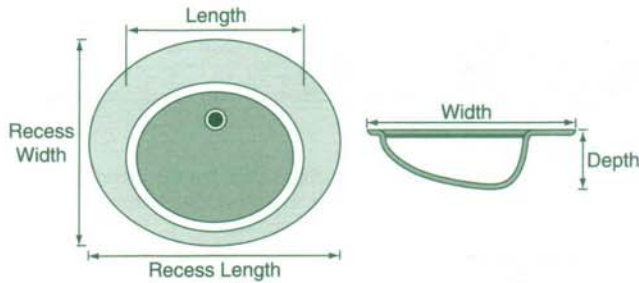

25" CORNER TOPS

Corner Tops are also available in Granite, Onyx and Color Coordinates by special order. Please allow 3 to 4 weeks delivery. Call for colors and pricing. **See Page 1 for pricing.**

MODULAR BOWL & DECK STYLES

Standard Bowl Styles

RCO – RECESSED OVAL					
	Bowl Sizes			Recess Sizes	
	Length	Width	Depth	Length	Width
Recess Oval 22" Top	17-3/8"	12-1/8"	6"	23"	18-1/4"
Recess Oval 19" Top	15-5/8"	10-5/16"	6"	21-1/4"	16-5/8"
Recess Oval 17" Top	****Not Available****				

O – STANDARD OVAL			
	Bowl Sizes		
	Length	Width	Depth
Oval 22" Top	17"	13-5/8"	5-1/2"
Oval 19" Top	15-1/4"	11-3/4"	5-5/8"
Oval 17" Top	15-5/16"	10-9/16"	6"

Y – RECESSED SHELL					
	Bowl Sizes			Recess Sizes	
	Length	Width	Depth	Length	Width
Shell 22" Top	17-3/8"	12-1/8"	6"	23"	18-1/4"
Shell 19" Top	15-5/8"	10-5/16"	6"	21-1/4"	16-5/8"
Shell 17" Top	****Not Available****				

RECT – RECESSED RECTANGULAR					
Limited Sizes & Extended Lead time					
	Bowl Sizes			Recess Sizes	
	Length	Width	Depth	Length	Width
Rect 22" Top	17-3/4"	11-1/2"	7-1/8"	22-1/2"	18-1/4"
Rect 19" Top	16"	10-1/4"	7"	19-1/2"	16"
Rect 17" Top	****Not Available****				