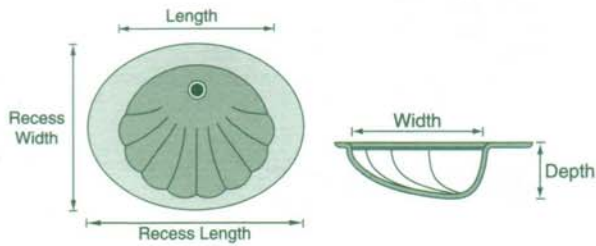

25" CORNER TOPS

Corner Tops are also available in Granite, Onyx and Color Coordinates by special order. Please allow 3 to 4 weeks delivery. Call for colors and pricing. **See Page 1 for pricing.**

MODULAR BOWL & DECK STYLES

Standard Bowl Styles

RCO – RECESSED OVAL					
	Bowl Sizes			Recess Sizes	
	Length	Width	Depth	Length	Width
Recess Oval 22" Top	17-3/8"	12-1/8"	6"	23"	18-1/4"
Recess Oval 19" Top	15-5/8"	10-5/16"	6"	21-1/4"	16-5/8"
Recess Oval 17" Top	****Not Available****				

O – STANDARD OVAL			
	Bowl Sizes		
	Length	Width	Depth
Oval 22" Top	17"	13-5/8"	5-1/2"
Oval 19" Top	15-1/4"	11-3/4"	5-5/8"
Oval 17" Top	15-5/16"	10-9/16"	6"

Y – RECESSED SHELL					
	Bowl Sizes			Recess Sizes	
	Length	Width	Depth	Length	Width
Shell 22" Top	17-3/8"	12-1/8"	6"	23"	18-1/4"
Shell 19" Top	15-5/8"	10-5/16"	6"	21-1/4"	16-5/8"
Shell 17" Top	****Not Available****				

RECT – RECESSED RECTANGULAR					
Limited Sizes & Extended Lead time					
	Bowl Sizes			Recess Sizes	
	Length	Width	Depth	Length	Width
Rect 22" Top	17-3/4"	11-1/2"	7-1/8"	22-1/2"	18-1/4"
Rect 19" Top	16"	10-1/4"	7"	19-1/2"	16"
Rect 17" Top	****Not Available****				