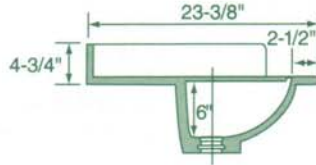

25" CORNER TOPS