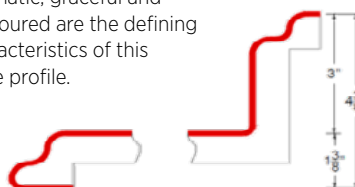

VALENCIA FULL-WRAP OGEE

Dramatic, graceful and contoured are the defining characteristics of this edge profile.