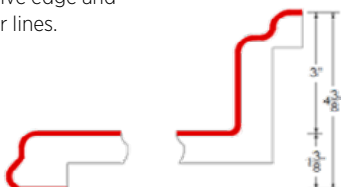

## ORA FULL-WRAP PENCIL

Full-wrap pencil-edge design creates a clean and distinctive look.

## GENEVA MODERN DROP OGEE

Attractive edge and contour lines.