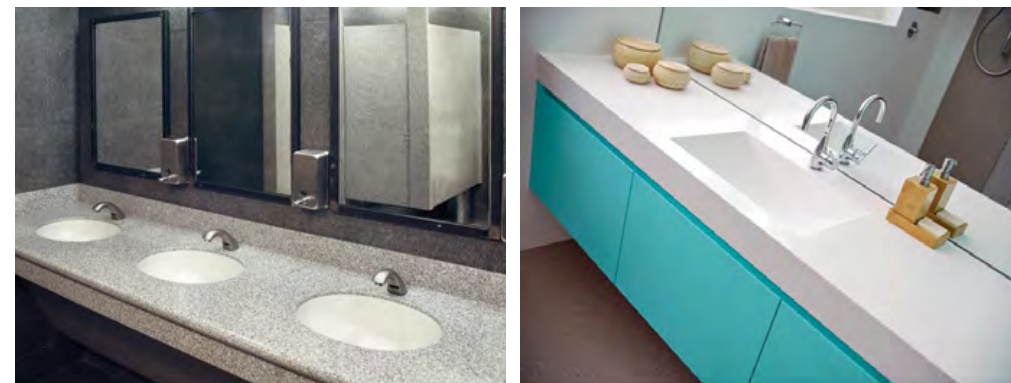

SOLID SURFACE VANITY TOPS

VERSATILE. GRACEFUL. PRACTICAL.

Rynone Solid Surface Vanity Tops offer a perfect blend of durable, hard-working practicality and attractive design options that can enhance any restroom. Lasting quality and easy maintenance ensure beauty and function.

PERFECT FOR

- Hospitality & Lodging
- Health Care & Institutional
- Commercial & Public
- Single & Multi-Unit Residences

OPTIONS

- 12 Quick Ship Colors
- Standard 1" Edge with ½" Splash
- Standard Lengths: 25", 28", 31", 34", 37", 43", 49", 61" and 73"
- Custom Sizes up to 144" Long
- Standard Depths: 19¼" and 22¼"
- Integral Oval or Rectangular Bowl
- Custom Bowl Cutouts Available
- 4 Custom Edge Profiles Available
- Optional Integral Cove Backsplash

EASY ORDER, QUICK DELIVERY

Just complete the order process with your design consultant, and you can have your beautiful Rynone Solid Surface Vanity Tops in as little as two weeks. Special orders only take a little longer.