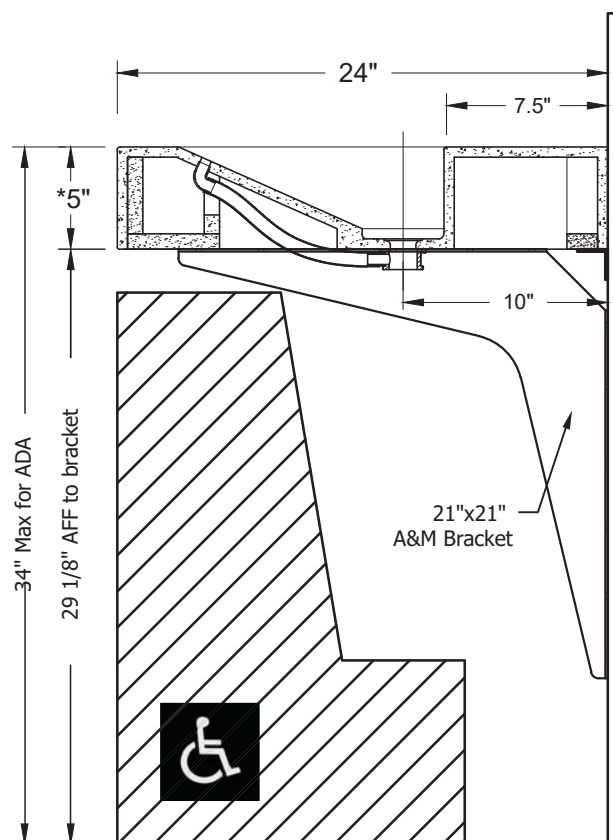

Contemporary Design Trough Sink  
 Full Line of Solid Surface Colors  
 Easy to Maintain Renewable Surface  
 Scalable Length to Fit Any Space  
 ADA Compliant  
 Optional Mounting Kit

\*\*5" Edge Actual Size 4 7/8"

## Features

- Finished all 4 Sides
- Optional 4" Loose Backsplash
- Optional Drilling For Faucet
- Single Drain to 64", Dbl Drain to 96", +1 per 36"
- Choice of any Solid Surface Color
- 1/8" Eased Edge - Matte Finish
- Includes 1 1/4" Chrome Grid Drain with Overflow
- Standard Depth 22 1/4" or 24"
- ADA Compliant (when installed to Guidelines)
- Custom Length as desired

\*\*5" Edge Actual Size 4 7/8"

\*\*5" Edge Actual Size 4 7/8"