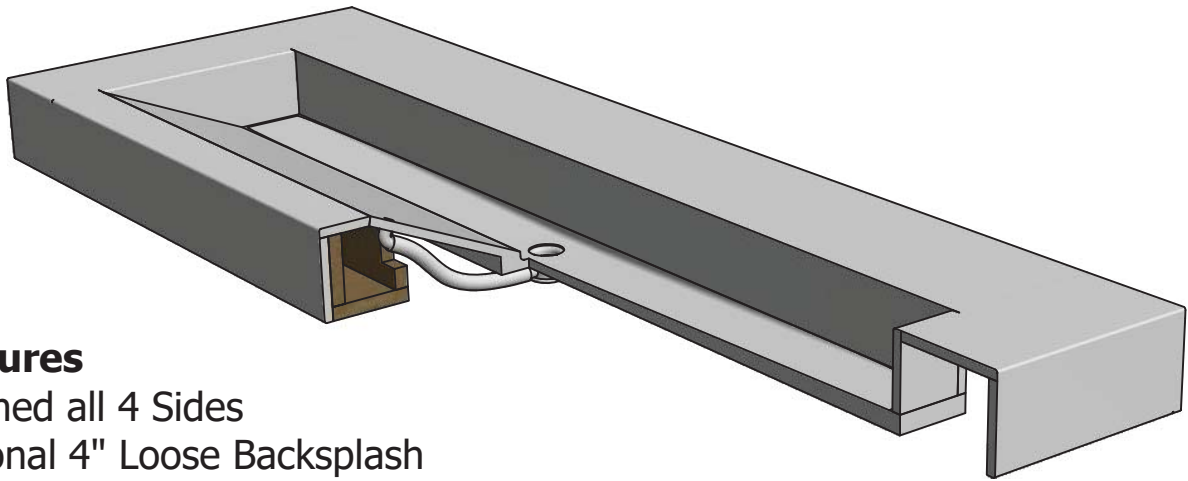

Contemporary Design Trough Sink  
 Full Line of Solid Surface Colors  
 Easy to Maintain Renewable Surface  
 Scalable Length to Fit Any Space  
 ADA Compliant  
 Optional Mounting Kit

\*\*5" Edge Actual Size 4 7/8"

## Features

- Finished all 4 Sides
- Optional 4" Loose Backsplash
- Optional Drilling For Faucet
- Single Drain to 64", Dbl Drain to 96", +1 per 36"
- Choice of any Solid Surface Color
- 1/8" Eased Edge - Matte Finish
- Includes 1 1/4" Chrome Grid Drain with Overflow
- Standard Depth 22 1/4" or 24"
- ADA Compliant (when installed to Guidelines)
- Custom Length as desired

\*\*5" Edge Actual Size 4 7/8"

\*\*5" Edge Actual Size 4 7/8"