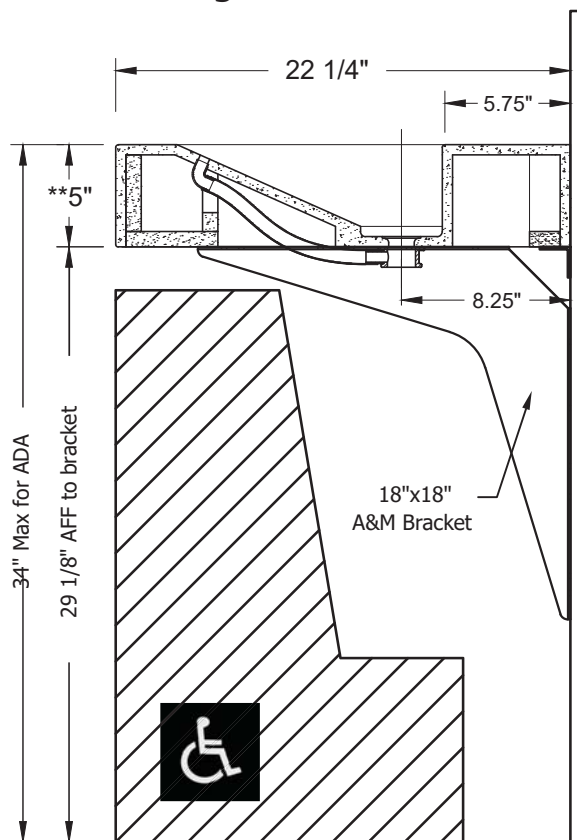

Contemporary Design Trough Sink  
 Full Line of Solid Surface Colors  
 Easy to Maintain Renewable Surface  
 Scalable Length to Fit Any Space  
 ADA Compliant  
 Optional Mounting Kit

\*\*5" Edge Actual Size 4 7/8"

## Features

- Finished all 4 Sides
- Optional 4" Loose Backsplash
- Optional Drilling For Faucet
- Single Drain to 64", Dbl Drain to 96", +1 per 36"
- Choice of any Solid Surface Color
- 1/8" Eased Edge - Matte Finish
- Includes 1 1/4" Chrome Grid Drain with Overflow
- Standard Depth 22 1/4" or 24"
- ADA Compliant (when installed to Guidelines)
- Custom Length as desired

\*\*5" Edge Actual Size 4 7/8"

\*\*5" Edge Actual Size 4 7/8"