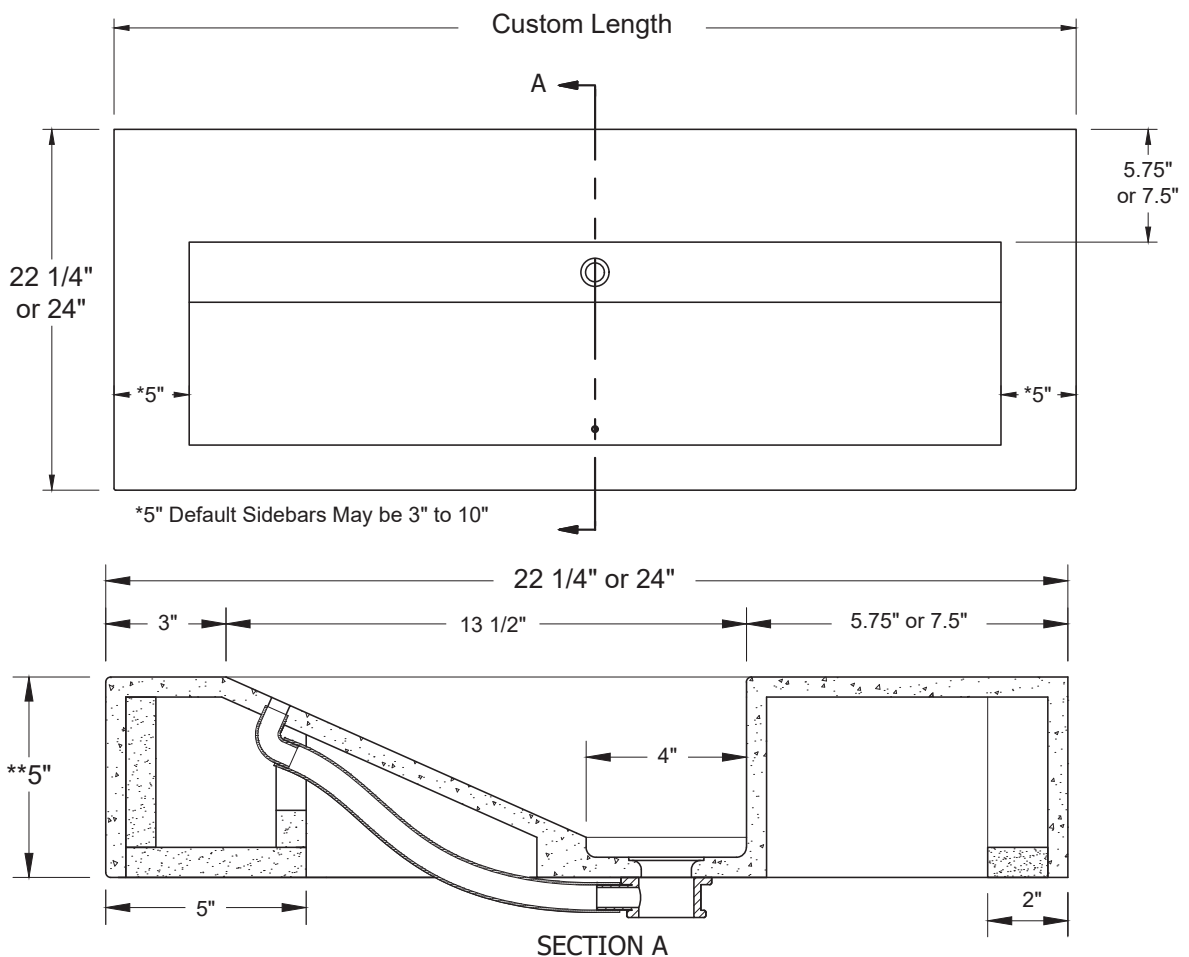

Contemporary Design Trough Sink  
 Full Line of Solid Surface Colors  
 Easy to Maintain Renewable Surface  
 Scalable Length to Fit Any Space  
 ADA Compliant  
 Optional Mounting Kit

\*\*5" Edge Actual Size 4 7/8"

## Features

- Finished all 4 Sides
- Optional 4" Loose Backsplash
- Optional Drilling For Faucet
- Single Drain to 64", Dbl Drain to 96", +1 per 36"
- Choice of any Solid Surface Color
- 1/8" Eased Edge - Matte Finish
- Includes 1 1/4" Chrome Grid Drain with Overflow
- Standard Depth 22 1/4" or 24"
- ADA Compliant (when installed to Guidelines)
- Custom Length as desired

\*\*5" Edge Actual Size 4 7/8"

\*\*5" Edge Actual Size 4 7/8"