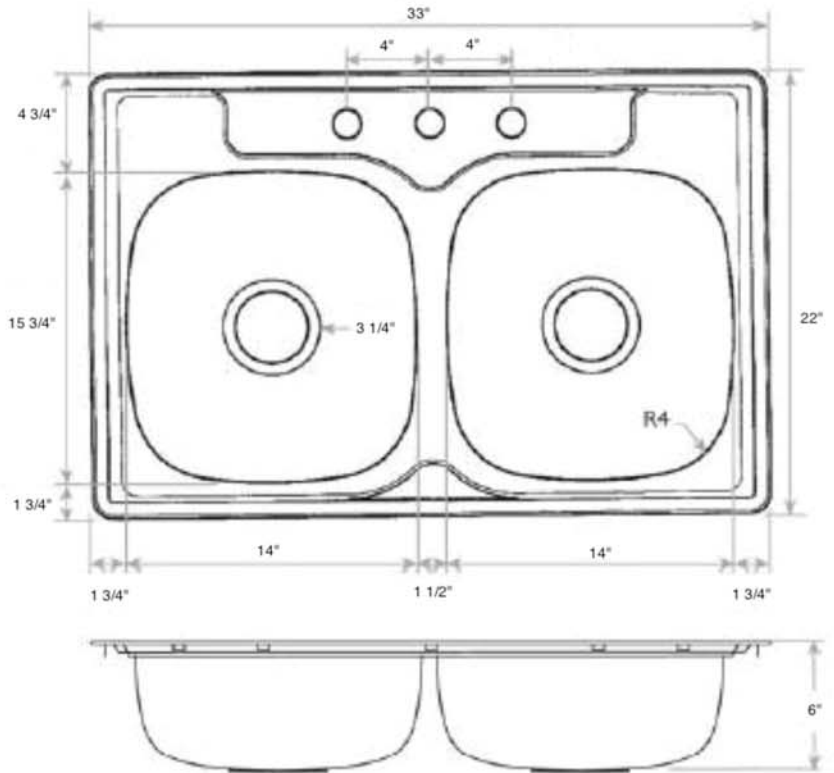

Cultured Marble, Natural Stone,
Laminate Countertops & Casegoods

STAINLESS STEEL DROP-IN BOWL SPECS FOR LAMINATE COUNTERTOPS ONLY

Double Bowl DROP-IN SINK

for Laminate Counter Tops only

Model #	K23322-3 Double Drop In
Faucet holes:	3
Finish:	Satin
Bowl Size:	15 3/4" x 14"
Sink Depth:	6"
Overall Dim:	22" x 33"
Gauge:	23
Cutout Dim:	21 3/8" x 32 3/8"
Radius:	1 1/2"

Single Bowl DROP-IN SINK

for Laminate Counter Tops only

Model #	K12522-3 Single Drop In
Faucet holes:	3
Finish:	Satin
Bowl Size:	15 3/4" x 21"
Sink Depth:	6"
Overall Dim:	22" x 25"
Gauge:	23
Cutout Dim:	21 3/8" x 24 3/8"
Radius:	1 1/2"

Cultured Marble, Natural Stone,
Laminate Countertops & Casegoods

STAINLESS STEEL DROP-IN BOWL SPECS FOR LAMINATE COUNTERTOPS ONLY

Double Bowl DROP-IN SINK

for Laminate Counter Tops only

Model #	K23322-4 Double Drop In
Faucet holes:	4
Finish:	Satin
Bowl Size:	15 3/4" x 14"
Sink Depth:	6"
Overall Dim:	22" x 33"
Gauge:	23
Cutout Dim:	21 3/8" x 32 3/8"
Radius:	1 1/2"

Single Bowl DROP-IN SINK

for Laminate Counter Tops only

Model #	K12522-4 Single Drop In
Faucet holes:	4
Finish:	Satin
Bowl Size:	15 3/4" x 21"
Sink Depth:	6"
Overall Dim:	22" x 25"
Gauge:	23
Cutout Dim:	21 3/8" x 24 3/8"
Radius:	1 1/2"