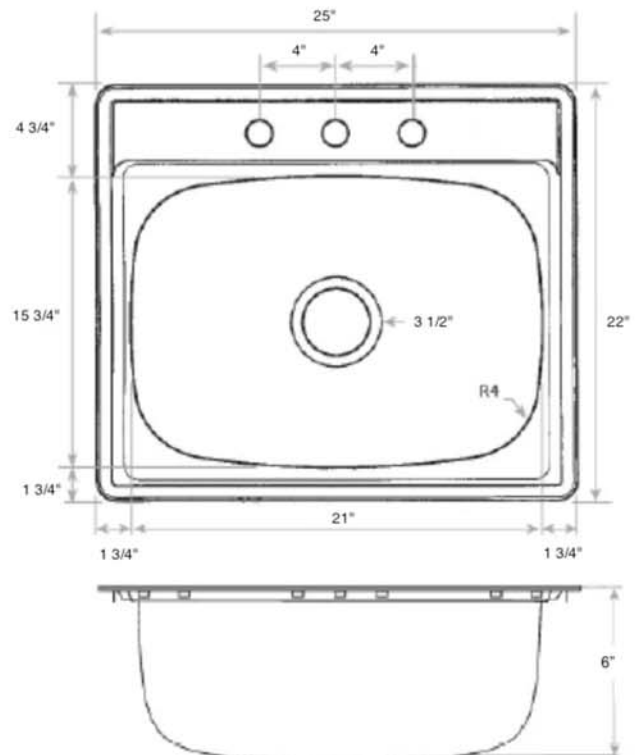

Cultured Marble, Natural Stone,
Laminate Countertops & Casegoods

STAINLESS STEEL DROP-IN BOWL SPECS FOR LAMINATE COUNTERTOPS ONLY

Double Bowl DROP-IN SINK

for Laminate Counter Tops only

Model #	K23322-3 Double Drop In
Faucet holes:	3
Finish:	Satin
Bowl Size:	15 3/4" x 14"
Sink Depth:	6"
Overall Dim:	22" x 33"
Gauge:	23
Cutout Dim:	21 3/8" x 32 3/8"
Radius:	1 1/2"

Single Bowl DROP-IN SINK

for Laminate Counter Tops only

Model #	K12522-3 Single Drop In
Faucet holes:	3
Finish:	Satin
Bowl Size:	15 3/4" x 21"
Sink Depth:	6"
Overall Dim:	22" x 25"
Gauge:	23
Cutout Dim:	21 3/8" x 24 3/8"
Radius:	1 1/2"

Cultured Marble, Natural Stone,
Laminate Countertops & Casegoods

STAINLESS STEEL DROP-IN BOWL SPECS FOR LAMINATE COUNTERTOPS ONLY

Double Bowl DROP-IN SINK

for Laminate Counter Tops only

Model #	K23322-4 Double Drop In
Faucet holes:	4
Finish:	Satin
Bowl Size:	15 3/4" x 14"
Sink Depth:	6"
Overall Dim:	22" x 33"
Gauge:	23
Cutout Dim:	21 3/8" x 32 3/8"
Radius:	1 1/2"

Single Bowl DROP-IN SINK

for Laminate Counter Tops only

Model #	K12522-4 Single Drop In
Faucet holes:	4
Finish:	Satin
Bowl Size:	15 3/4" x 21"
Sink Depth:	6"
Overall Dim:	22" x 25"
Gauge:	23
Cutout Dim:	21 3/8" x 24 3/8"
Radius:	1 1/2"