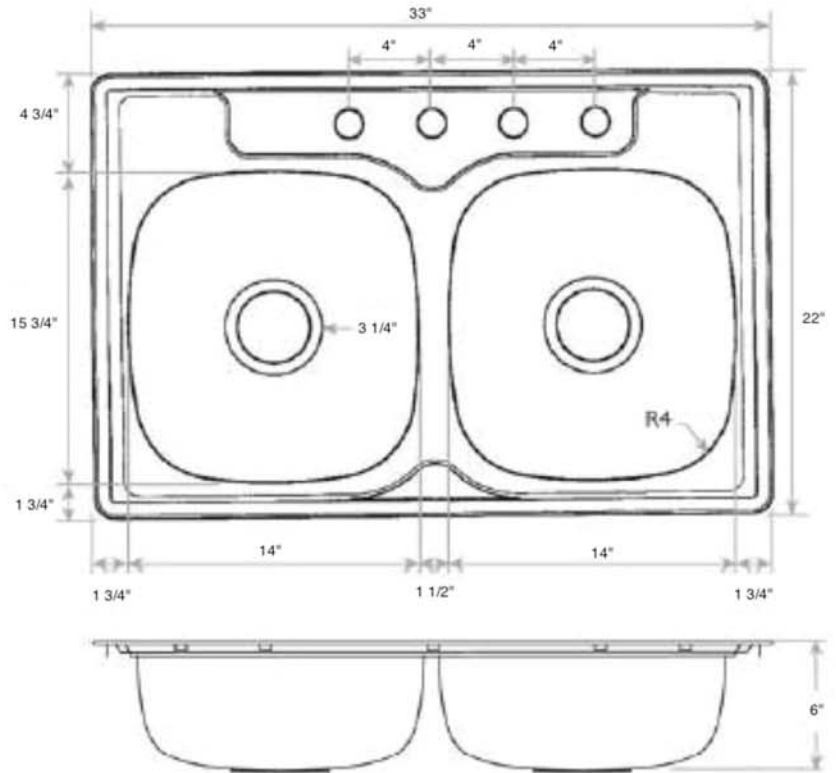

Cultured Marble, Natural Stone,
Laminate Countertops & Casegoods

STAINLESS STEEL DROP-IN BOWL SPECS FOR LAMINATE COUNTERTOPS ONLY

Double Bowl DROP-IN SINK

for Laminate Counter Tops only

Model #	K23322-3 Double Drop In
Faucet holes:	3
Finish:	Satin
Bowl Size:	15 3/4" x 14"
Sink Depth:	6"
Overall Dim:	22" x 33"
Gauge:	23
Cutout Dim:	21 3/8" x 32 3/8"
Radius:	1 1/2"

Single Bowl DROP-IN SINK

for Laminate Counter Tops only

Model #	K12522-3 Single Drop In
Faucet holes:	3
Finish:	Satin
Bowl Size:	15 3/4" x 21"
Sink Depth:	6"
Overall Dim:	22" x 25"
Gauge:	23
Cutout Dim:	21 3/8" x 24 3/8"
Radius:	1 1/2"

Cultured Marble, Natural Stone,
Laminate Countertops & Casegoods

STAINLESS STEEL DROP-IN BOWL SPECS FOR LAMINATE COUNTERTOPS ONLY

Double Bowl DROP-IN SINK

for Laminate Counter Tops only

Model #	K23322-4 Double Drop In
Faucet holes:	4
Finish:	Satin
Bowl Size:	15 3/4" x 14"
Sink Depth:	6"
Overall Dim:	22" x 33"
Gauge:	23
Cutout Dim:	21 3/8" x 32 3/8"
Radius:	1 1/2"

Single Bowl DROP-IN SINK

for Laminate Counter Tops only

Model #	K12522-4 Single Drop In
Faucet holes:	4
Finish:	Satin
Bowl Size:	15 3/4" x 21"
Sink Depth:	6"
Overall Dim:	22" x 25"
Gauge:	23
Cutout Dim:	21 3/8" x 24 3/8"
Radius:	1 1/2"