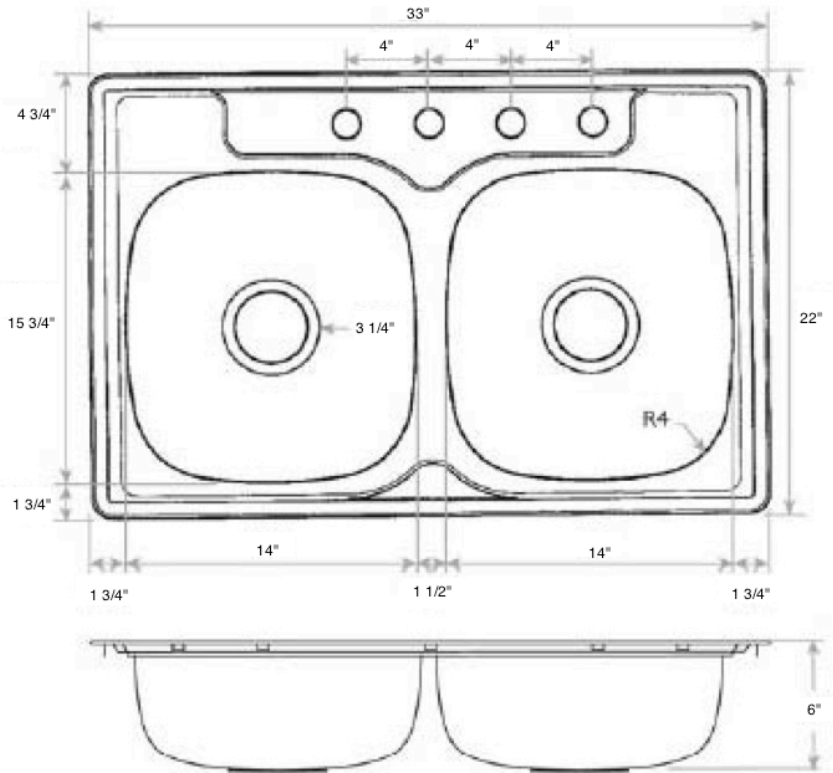

Cultured Marble, Natural Stone,
Laminate Countertops & Casegoods

STAINLESS STEEL DROP-IN BOWL SPECS FOR LAMINATE COUNTERTOPS ONLY

Double Bowl DROP-IN SINK

for Laminate Counter Tops only

Model #	K23322 Double Drop In
Faucet holes:	4
Finish:	Satin
Bowl Size:	15 3/4" x 14"
Sink Depth:	6"
Overall Dim:	22" x 33"
Gauge:	23
Cutout Dim:	21 3/8" x 32 3/8"
Radius:	1 1/2"

Single Bowl DROP-IN SINK

for Laminate Counter Tops only

Model #	K12522 Single Drop In
Faucet holes:	4
Finish:	Satin
Bowl Size:	15 3/4" x 21"
Sink Depth:	6"
Overall Dim:	22" x 25"
Gauge:	23
Cutout Dim:	21 3/8" x 24 3/8"
Radius:	1 1/2"