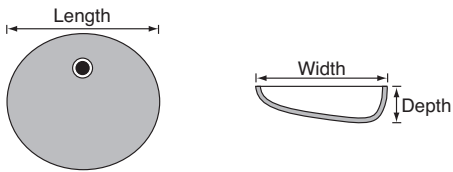

CULTURED MARBLE — BOWL & DECK STYLES

MODULAR BOWL & DECK STYLES

STANDARD BOWL STYLES

RCO — Recessed Oval					
	Bowl Sizes			Recess Sizes	
	Length	Width	Depth	Length	Width
Recess Oval 22" Top	17 3/8"	12 1/8"	6"	23"	18 1/4"
Recess Oval 19" Top	15 5/8"	10 5/16"	6"	21 1/4"	16 5/8"
Recess Oval 17" Top	****Not Available****				

O — Standard Oval					
	Bowl Sizes			Recess Sizes	
	Length	Width	Depth	Length	Width
Oval 22" Top	17"	13 5/8"	5 1/2"		
Oval 19" Top	15 1/4"	11 3/4"	5 5/8"		
Oval 17" Top	15 5/16"	10 9/16"	6"		

RSY — Recessed Shell					
	Bowl Sizes			Recess Sizes	
	Length	Width	Depth	Length	Width
Shell 22" Top	17 3/8"	12 1/8"	6"	23"	18 1/4"
Shell 19" Top	15 5/8"	10 5/16"	6"	21 1/4"	16 5/8"
Shell 17" Top	****Not Available****				

RSQ — Recessed Square					
Limited Sizes & Extended Lead Time					
	Bowl Sizes			Recess Sizes	
	Length	Width	Depth	Length	Width
Rect 22" Top	17 3/4"	11 1/2"	7 1/8"	22 1/2"	18 1/4"
Rect 19" Top	16"	10 1/4"	7"	19 1/2"	16"
Rect 17" Top	****Not Available****				

RECT — Rectangular Bowl			
Bowl Sizes			
	Length	Width	Depth
22" Top	17 3/4"	11"	6 1/2"
19" Top	17 3/4"	11"	6 1/2"

NOTE: Overall length, width, and bowl placement dimensions may vary 1/4" – 1/2"

Corner Tops are also available in spray granite, onyx and color coordinates by special order.