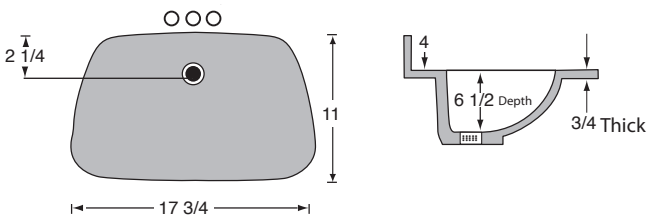

CULTURED MARBLE — BOWL & DECK STYLES

MODULAR BOWL & DECK STYLES

STANDARD BOWL STYLES

RCO — Recessed Oval					
	Bowl Sizes			Recess Sizes	
	Length	Width	Depth	Length	Width
Recess Oval 22" Top	17 3/8"	12 1/8"	6"	23"	18 1/4"
Recess Oval 19" Top	15 5/8"	10 5/16"	6"	21 1/4"	16 5/8"
Recess Oval 17" Top	****Not Available****				

O — Standard Oval					
	Bowl Sizes			Recess Sizes	
	Length	Width	Depth	Length	Width
Oval 22" Top	17"	13 5/8"	5 1/2"		
Oval 19" Top	15 1/4"	11 3/4"	5 5/8"		
Oval 17" Top	15 5/16"	10 9/16"	6"		

RSY — Recessed Shell					
	Bowl Sizes			Recess Sizes	
	Length	Width	Depth	Length	Width
Shell 22" Top	17 3/8"	12 1/8"	6"	23"	18 1/4"
Shell 19" Top	15 5/8"	10 5/16"	6"	21 1/4"	16 5/8"
Shell 17" Top	****Not Available****				

RSQ — Recessed Square					
Limited Sizes & Extended Lead Time					
	Bowl Sizes			Recess Sizes	
	Length	Width	Depth	Length	Width
Rect 22" Top	17 3/4"	11 1/2"	7 1/8"	22 1/2"	18 1/4"
Rect 19" Top	16"	10 1/4"	7"	19 1/2"	16"
Rect 17" Top	****Not Available****				

RECT — Rectangular Bowl			
Bowl Sizes			
	Length	Width	Depth
22" Top	17 3/4"	11"	6 1/2"
19" Top	17 3/4"	11"	6 1/2"

NOTE: Overall length, width, and bowl placement dimensions may vary 1/4" – 1/2"

Corner Tops are also available in spray granite, onyx and color coordinates by special order.