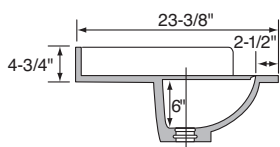

CULTURED MARBLE — BOWL & DECK STYLES

MODULAR BOWL & DECK STYLES

STANDARD BOWL STYLES

RCO — Recessed Oval					
	Bowl Sizes			Recess Sizes	
	Length	Width	Depth	Length	Width
Recess Oval 22" Top	17 3/8"	12 1/8"	6"	23"	18 1/4"
Recess Oval 19" Top	15 5/8"	10 5/16"	6"	21 1/4"	16 5/8"
Recess Oval 17" Top	****Not Available****				

O — Standard Oval					
	Bowl Sizes			Recess Sizes	
	Length	Width	Depth	Length	Width
Oval 22" Top	17"	13 5/8"	5 1/2"		
Oval 19" Top	15 1/4"	11 3/4"	5 5/8"		
Oval 17" Top	15 5/16"	10 9/16"	6"		

RSY — Recessed Shell					
	Bowl Sizes			Recess Sizes	
	Length	Width	Depth	Length	Width
Shell 22" Top	17 3/8"	12 1/8"	6"	23"	18 1/4"
Shell 19" Top	15 5/8"	10 5/16"	6"	21 1/4"	16 5/8"
Shell 17" Top	****Not Available****				

RSQ — Recessed Square					
Limited Sizes & Extended Lead Time					
	Bowl Sizes			Recess Sizes	
	Length	Width	Depth	Length	Width
Rect 22" Top	17 3/4"	11 1/2"	7 1/8"	22 1/2"	18 1/4"
Rect 19" Top	16"	10 1/4"	7"	19 1/2"	16"
Rect 17" Top	****Not Available****				

RECT — Rectangular Bowl			
Bowl Sizes			
	Length	Width	Depth
22" Top	17 3/4"	11"	6 1/2"
19" Top	17 3/4"	11"	6 1/2"

NOTE: Overall length, width, and bowl placement dimensions may vary 1/4" – 1/2"

Corner Tops are also available in spray granite, onyx and color coordinates by special order.