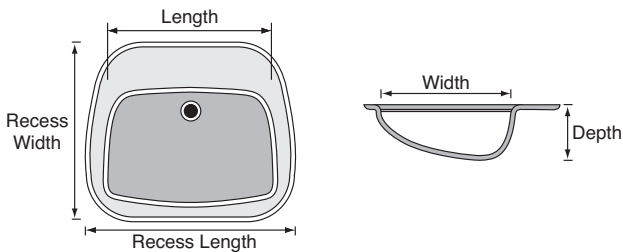

CULTURED MARBLE — BOWL & DECK STYLES

MODULAR BOWL & DECK STYLES

STANDARD BOWL STYLES

RCO — Recessed Oval					
	Bowl Sizes			Recess Sizes	
	Length	Width	Depth	Length	Width
Recess Oval 22" Top	17 3/8"	12 1/8"	6"	23"	18 1/4"
Recess Oval 19" Top	15 5/8"	10 5/16"	6"	21 1/4"	16 5/8"
Recess Oval 17" Top	****Not Available****				

O — Standard Oval					
	Bowl Sizes			Recess Sizes	
	Length	Width	Depth	Length	Width
Oval 22" Top	17"	13 5/8"	5 1/2"		
Oval 19" Top	15 1/4"	11 3/4"	5 5/8"		
Oval 17" Top	15 5/16"	10 9/16"	6"		

RSY — Recessed Shell					
	Bowl Sizes			Recess Sizes	
	Length	Width	Depth	Length	Width
Shell 22" Top	17 3/8"	12 1/8"	6"	23"	18 1/4"
Shell 19" Top	15 5/8"	10 5/16"	6"	21 1/4"	16 5/8"
Shell 17" Top	****Not Available****				

RSQ — Recessed Square					
Limited Sizes & Extended Lead Time					
	Bowl Sizes			Recess Sizes	
	Length	Width	Depth	Length	Width
Rect 22" Top	17 3/4"	11 1/2"	7 1/8"	22 1/2"	18 1/4"
Rect 19" Top	16"	10 1/4"	7"	19 1/2"	16"
Rect 17" Top	****Not Available****				

RECT — Rectangular Bowl			
Bowl Sizes			
	Length	Width	Depth
22" Top	17 3/4"	11"	6 1/2"
19" Top	17 3/4"	11"	6 1/2"

NOTE: Overall length, width, and bowl placement dimensions may vary 1/4" – 1/2"

Corner Tops are also available in spray granite, onyx and color coordinates by special order.