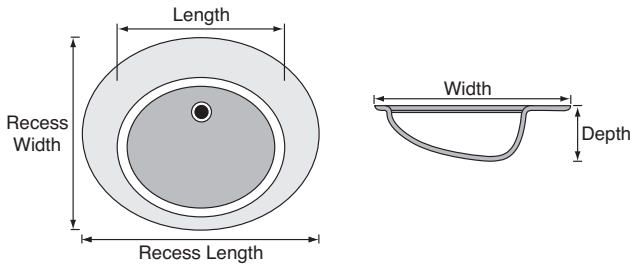

CULTURED MARBLE — BOWL & DECK STYLES

MODULAR BOWL & DECK STYLES

STANDARD BOWL STYLES

RCO — Recessed Oval					
	Bowl Sizes			Recess Sizes	
	Length	Width	Depth	Length	Width
Recess Oval 22" Top	17 3/8"	12 1/8"	6"	23"	18 1/4"
Recess Oval 19" Top	15 5/8"	10 5/16"	6"	21 1/4"	16 5/8"
Recess Oval 17" Top	****Not Available****				

O — Standard Oval					
	Bowl Sizes			Recess Sizes	
	Length	Width	Depth	Length	Width
Oval 22" Top	17"	13 5/8"	5 1/2"		
Oval 19" Top	15 1/4"	11 3/4"	5 5/8"		
Oval 17" Top	15 5/16"	10 9/16"	6"		

RSY — Recessed Shell					
	Bowl Sizes			Recess Sizes	
	Length	Width	Depth	Length	Width
Shell 22" Top	17 3/8"	12 1/8"	6"	23"	18 1/4"
Shell 19" Top	15 5/8"	10 5/16"	6"	21 1/4"	16 5/8"
Shell 17" Top	****Not Available****				

RSQ — Recessed Square					
Limited Sizes & Extended Lead Time					
	Bowl Sizes			Recess Sizes	
	Length	Width	Depth	Length	Width
Rect 22" Top	17 3/4"	11 1/2"	7 1/8"	22 1/2"	18 1/4"
Rect 19" Top	16"	10 1/4"	7"	19 1/2"	16"
Rect 17" Top	****Not Available****				

RECT — Rectangular Bowl			
Bowl Sizes			
	Length	Width	Depth
22" Top	17 3/4"	11"	6 1/2"
19" Top	17 3/4"	11"	6 1/2"

NOTE: Overall length, width, and bowl placement dimensions may vary 1/4" – 1/2"

Corner Tops are also available in spray granite, onyx and color coordinates by special order.