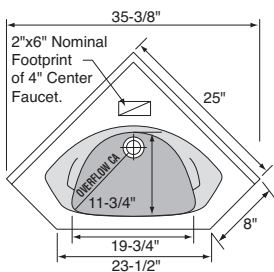

O — Standard Oval					
	Bowl Sizes			Recess Sizes	
	Length	Width	Depth	Length	Width
Oval 22" Top	17"	13 5/8"	5 1/2"		
Oval 19" Top	15 1/4"	11 3/4"	5 5/8"		
Oval 17" Top	15 5/16"	10 9/16"	6"		

RSY — Recessed Shell					
	Bowl Sizes			Recess Sizes	
	Length	Width	Depth	Length	Width
Shell 22" Top	17 3/8"	12 1/8"	6"	23"	18 1/4"
Shell 19" Top	15 5/8"	10 5/16"	6"	21 1/4"	16 5/8"
Shell 17" Top	****Not Available****				

RSQ — Recessed Square					
Limited Sizes & Extended Lead Time					
	Bowl Sizes			Recess Sizes	
	Length	Width	Depth	Length	Width
Rect 22" Top	17 3/4"	11 1/2"	7 1/8"	22 1/2"	18 1/4"
Rect 19" Top	16"	10 1/4"	7"	19 1/2"	16"
Rect 17" Top	****Not Available****				

RECT — Rectangular Bowl			
Bowl Sizes			
	Length	Width	Depth
22" Top	17 3/4"	11"	6 1/2"
19" Top	17 3/4"	11"	6 1/2"

NOTE: Overall length, width, and bowl placement dimensions may vary 1/4" – 1/2"

Corner Tops are also available in spray granite, onyx and color coordinates by special order.

DECK DIMENSION