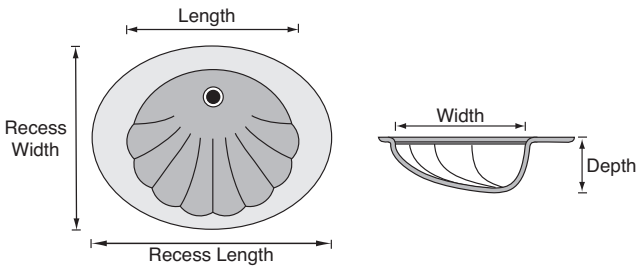

CULTURED MARBLE — BOWL & DECK STYLES

MODULAR BOWL & DECK STYLES

STANDARD BOWL STYLES

RCO — Recessed Oval					
	Bowl Sizes			Recess Sizes	
	Length	Width	Depth	Length	Width
Recess Oval 22" Top	17 3/8"	12 1/8"	6"	23"	18 1/4"
Recess Oval 19" Top	15 5/8"	10 5/16"	6"	21 1/4"	16 5/8"
Recess Oval 17" Top	****Not Available****				

O — Standard Oval					
	Bowl Sizes			Recess Sizes	
	Length	Width	Depth	Length	Width
Oval 22" Top	17"	13 5/8"	5 1/2"		
Oval 19" Top	15 1/4"	11 3/4"	5 5/8"		
Oval 17" Top	15 5/16"	10 9/16"	6"		

RSY — Recessed Shell					
	Bowl Sizes			Recess Sizes	
	Length	Width	Depth	Length	Width
Shell 22" Top	17 3/8"	12 1/8"	6"	23"	18 1/4"
Shell 19" Top	15 5/8"	10 5/16"	6"	21 1/4"	16 5/8"
Shell 17" Top	****Not Available****				

RSQ — Recessed Square					
Limited Sizes & Extended Lead Time					
	Bowl Sizes			Recess Sizes	
	Length	Width	Depth	Length	Width
Rect 22" Top	17 3/4"	11 1/2"	7 1/8"	22 1/2"	18 1/4"
Rect 19" Top	16"	10 1/4"	7"	19 1/2"	16"
Rect 17" Top	****Not Available****				

RECT — Rectangular Bowl			
Bowl Sizes			
	Length	Width	Depth
22" Top	17 3/4"	11"	6 1/2"
19" Top	17 3/4"	11"	6 1/2"

NOTE: Overall length, width, and bowl placement dimensions may vary 1/4" – 1/2"

Corner Tops are also available in spray granite, onyx and color coordinates by special order.