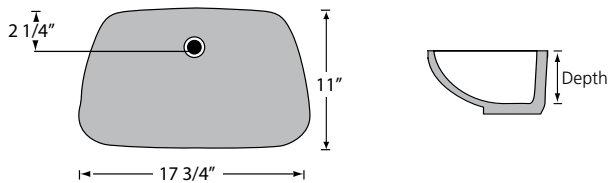

NEW

"Wave" Bowl (W)

	Bowl Size		
	Length	Width	Depth
22" Top	19 1/4"	11 3/4"	5 1/2"
19" Top	17 1/4"	10"	5 1/4"

Recessed Oval Bowl (RCO)

	Bowl Size			Recess Size	
	Length	Width	Depth	Length	Width
22" Top	17 3/8"	12 1/8"	6"	23"	18 1/4"
19" Top	15 5/8"	10 5/16"	6"	21 1/4"	16 5/8"

Standard Oval Bowl (O)

NEW

22" Standard Oval Bowl Available ADA Compliant. When ordering, add "-ADA" at the end of item code.

	Bowl Size		
	Length	Width	Depth
22" Top	17"	13 5/8"	5 1/2"
19" Top	15 1/4"	11 3/4"	5 5/8"
17" Top	15 5/16"	10 9/16"	6"

Recessed Rectangular Bowl (RSQ)

	Bowl Size			Recess Size	
	Length	Width	Depth	Length	Width
22" Top	17 3/4"	11 1/2"	7 1/8"	22 1/2"	18 1/4"
19" Top	16"	10 1/4"	7"	19 1/2"	16"

Rectangular Bowl (RECT)

NEW

22" Rectangular Bowl Available ADA Compliant. When ordering, add "-ADA" at the end of item code.

	Bowl Size		
	Length	Width	Depth
22" Top	17 3/4"	11"	5 1/2"
19" Top	17 3/4"	11"	5 1/2"

Recessed Shell Bowl (RSY)

	Bowl Size			Recess Size	
	Length	Width	Depth	Length	Width
22" Top	17 3/8"	12 1/8"	6"	23"	18 1/4"
19" Top	15 5/8"	10 5/16"	6"	21 1/4"	16 5/8"