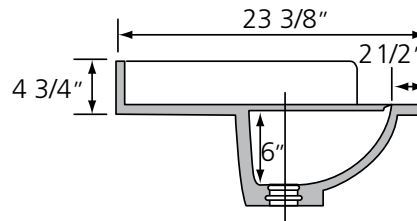

	Bowl Size		
	Length	Width	Depth
22" Top	17 3/4"	11"	5 1/2"
19" Top	17 3/4"	11"	5 1/2"

Recessed Shell Bowl (RSY)

	Bowl Size			Recess Size	
	Length	Width	Depth	Length	Width
22" Top	17 3/8"	12 1/8"	6"	23"	18 1/4"
19" Top	15 5/8"	10 5/16"	6"	21 1/4"	16 5/8"

NOTE: Overall length, width and bowl placement dimensions may vary 1/4" to 1/2".

All bowls come with an overflow.

If you do NOT want an overflow, you must specify.

All dimensions are nominal.

Custom Options

Offset Bowl

Extra Bowls

Banjo Tops

Radius Corners

Corner Tops

Corner tops are also available in spray granite, onyx and color coordinates by special order.

Deck Dimensions

All dimensions are nominal.

1917 Mini = 19" x 17" deep with 2 7/8" splash

1917 Micro = 18 1/2" x 16 1/2" deep, with 2 1/4" splash