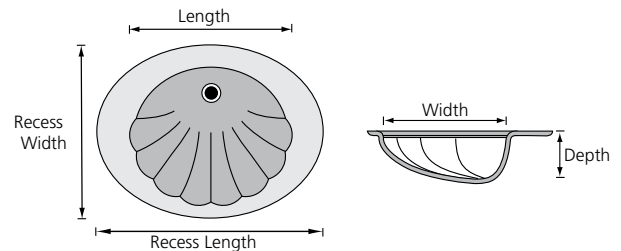

Standard Oval Bowl (O)

NEW

22" Standard Oval Bowl Available ADA Compliant. When ordering, add "-ADA" at the end of item code.

	Bowl Size		
	Length	Width	Depth
22" Top	17"	13 5/8"	5 1/2"
19" Top	15 1/4"	11 3/4"	5 5/8"
17" Top	15 5/16"	10 9/16"	6"

Recessed Rectangular Bowl (RSQ)

	Bowl Size			Recess Size	
	Length	Width	Depth	Length	Width
22" Top	17 3/4"	11 1/2"	7 1/8"	22 1/2"	18 1/4"
19" Top	16"	10 1/4"	7"	19 1/2"	16"

Rectangular Bowl (RECT)

NEW

22" Rectangular Bowl Available ADA Compliant. When ordering, add "-ADA" at the end of item code.

	Bowl Size		
	Length	Width	Depth
22" Top	17 3/4"	11"	5 1/2"
19" Top	17 3/4"	11"	5 1/2"

Recessed Shell Bowl (RSY)

	Bowl Size			Recess Size	
	Length	Width	Depth	Length	Width
22" Top	17 3/8"	12 1/8"	6"	23"	18 1/4"
19" Top	15 5/8"	10 5/16"	6"	21 1/4"	16 5/8"

NOTE: Overall length, width and bowl placement dimensions may vary 1/4" to 1/2".

All bowls come with an overflow.

If you do NOT want an overflow, you must specify.

All dimensions are nominal.

Custom Options