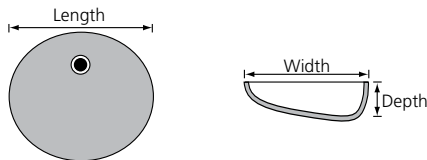

NEW

"Wave" Bowl (W)

	Bowl Size		
	Length	Width	Depth
22" Top	19 1/4"	11 3/4"	5 1/2"
19" Top	17 1/4"	10"	5 1/4"

Recessed Oval Bowl (RCO)

	Bowl Size			Recess Size	
	Length	Width	Depth	Length	Width
22" Top	17 3/8"	12 1/8"	6"	23"	18 1/4"
19" Top	15 5/8"	10 5/16"	6"	21 1/4"	16 5/8"

Standard Oval Bowl (O)

NEW

22" Standard Oval Bowl Available ADA Compliant. When ordering, add "-ADA" at the end of item code.

	Bowl Size		
	Length	Width	Depth
22" Top	17"	13 5/8"	5 1/2"
19" Top	15 1/4"	11 3/4"	5 5/8"
17" Top	15 5/16"	10 9/16"	6"

Recessed Rectangular Bowl (RSQ)

	Bowl Size			Recess Size	
	Length	Width	Depth	Length	Width
22" Top	17 3/4"	11 1/2"	7 1/8"	22 1/2"	18 1/4"
19" Top	16"	10 1/4"	7"	19 1/2"	16"

Rectangular Bowl (RECT)

NEW

22" Rectangular Bowl Available ADA Compliant. When ordering, add "-ADA" at the end of item code.

	Bowl Size		
	Length	Width	Depth
22" Top	17 3/4"	11"	5 1/2"
19" Top	17 3/4"	11"	5 1/2"

Recessed Shell Bowl (RSY)

	Bowl Size			Recess Size	
	Length	Width	Depth	Length	Width
22" Top	17 3/8"	12 1/8"	6"	23"	18 1/4"
19" Top	15 5/8"	10 5/16"	6"	21 1/4"	16 5/8"