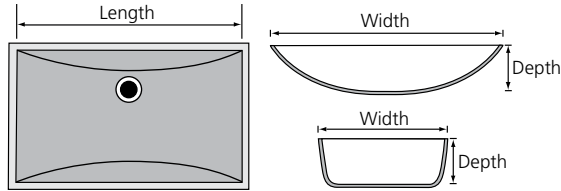

NEW

"Wave" Bowl (W)

	Bowl Size		
	Length	Width	Depth
22" Top	19 1/4"	11 3/4"	5 1/2"
19" Top	17 1/4"	10"	5 1/4"

Recessed Oval Bowl (RCO)

	Bowl Size			Recess Size	
	Length	Width	Depth	Length	Width
22" Top	17 3/8"	12 1/8"	6"	23"	18 1/4"
19" Top	15 5/8"	10 5/16"	6"	21 1/4"	16 5/8"

Standard Oval Bowl (O)

NEW

22" Standard Oval Bowl Available ADA Compliant. When ordering, add "-ADA" at the end of item code.

	Bowl Size		
	Length	Width	Depth
22" Top	17"	13 5/8"	5 1/2"
19" Top	15 1/4"	11 3/4"	5 5/8"
17" Top	15 5/16"	10 9/16"	6"

Recessed Rectangular Bowl (RSQ)

	Bowl Size			Recess Size	
	Length	Width	Depth	Length	Width
22" Top	17 3/4"	11 1/2"	7 1/8"	22 1/2"	18 1/4"
19" Top	16"	10 1/4"	7"	19 1/2"	16"

Rectangular Bowl (RECT)

NEW

22" Rectangular Bowl Available ADA Compliant. When ordering, add "-ADA" at the end of item code.

	Bowl Size		
	Length	Width	Depth
22" Top	17 3/4"	11"	5 1/2"
19" Top	17 3/4"	11"	5 1/2"

Recessed Shell Bowl (RSY)

	Bowl Size			Recess Size	
	Length	Width	Depth	Length	Width
22" Top	17 3/8"	12 1/8"	6"	23"	18 1/4"
19" Top	15 5/8"	10 5/16"	6"	21 1/4"	16 5/8"