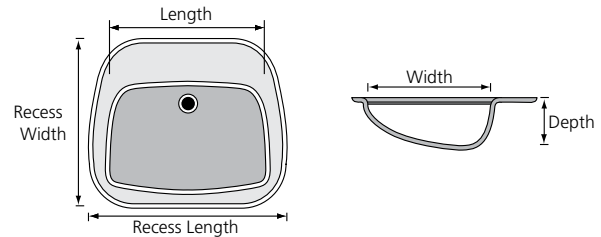

NEW

"Wave" Bowl (W)

	Bowl Size		
	Length	Width	Depth
22" Top	19 1/4"	11 3/4"	5 1/2"
19" Top	17 1/4"	10"	5 1/4"

Recessed Oval Bowl (RCO)

	Bowl Size			Recess Size	
	Length	Width	Depth	Length	Width
22" Top	17 3/8"	12 1/8"	6"	23"	18 1/4"
19" Top	15 5/8"	10 5/16"	6"	21 1/4"	16 5/8"

Standard Oval Bowl (O)

NEW

22" Standard Oval Bowl Available ADA Compliant. When ordering, add "-ADA" at the end of item code.

	Bowl Size		
	Length	Width	Depth
22" Top	17"	13 5/8"	5 1/2"
19" Top	15 1/4"	11 3/4"	5 5/8"
17" Top	15 5/16"	10 9/16"	6"

Recessed Rectangular Bowl (RSQ)

	Bowl Size			Recess Size	
	Length	Width	Depth	Length	Width
22" Top	17 3/4"	11 1/2"	7 1/8"	22 1/2"	18 1/4"
19" Top	16"	10 1/4"	7"	19 1/2"	16"

Rectangular Bowl (RECT)

NEW

22" Rectangular Bowl Available ADA Compliant. When ordering, add "-ADA" at the end of item code.

	Bowl Size		
	Length	Width	Depth
22" Top	17 3/4"	11"	5 1/2"
19" Top	17 3/4"	11"	5 1/2"

Recessed Shell Bowl (RSY)

	Bowl Size			Recess Size	
	Length	Width	Depth	Length	Width
22" Top	17 3/8"	12 1/8"	6"	23"	18 1/4"
19" Top	15 5/8"	10 5/16"	6"	21 1/4"	16 5/8"