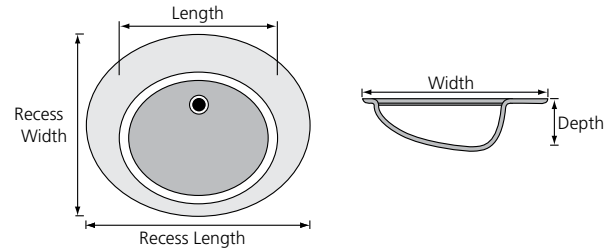

NEW

"Wave" Bowl (W)

	Bowl Size		
	Length	Width	Depth
22" Top	19 1/4"	11 3/4"	5 1/2"
19" Top	17 1/4"	10"	5 1/4"

Recessed Oval Bowl (RCO)

	Bowl Size			Recess Size	
	Length	Width	Depth	Length	Width
22" Top	17 3/8"	12 1/8"	6"	23"	18 1/4"
19" Top	15 5/8"	10 5/16"	6"	21 1/4"	16 5/8"

Standard Oval Bowl (O)

NEW

22" Standard Oval Bowl Available ADA Compliant. When ordering, add "-ADA" at the end of item code.

	Bowl Size		
	Length	Width	Depth
22" Top	17"	13 5/8"	5 1/2"
19" Top	15 1/4"	11 3/4"	5 5/8"
17" Top	15 5/16"	10 9/16"	6"

Recessed Rectangular Bowl (RSQ)

	Bowl Size			Recess Size	
	Length	Width	Depth	Length	Width
22" Top	17 3/4"	11 1/2"	7 1/8"	22 1/2"	18 1/4"
19" Top	16"	10 1/4"	7"	19 1/2"	16"

Rectangular Bowl (RECT)

NEW

22" Rectangular Bowl Available ADA Compliant. When ordering, add "-ADA" at the end of item code.

	Bowl Size		
	Length	Width	Depth
22" Top	17 3/4"	11"	5 1/2"
19" Top	17 3/4"	11"	5 1/2"

Recessed Shell Bowl (RSY)

	Bowl Size			Recess Size	
	Length	Width	Depth	Length	Width
22" Top	17 3/8"	12 1/8"	6"	23"	18 1/4"
19" Top	15 5/8"	10 5/16"	6"	21 1/4"	16 5/8"