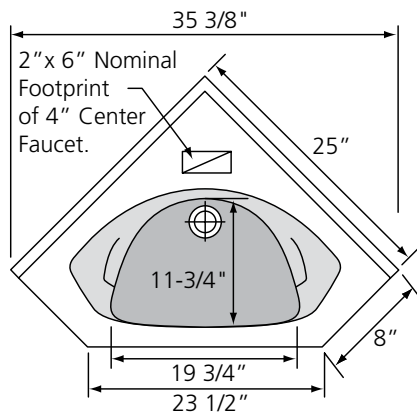

	Bowl Size		
	Length	Width	Depth
22" Top	17 3/4"	11"	5 1/2"
19" Top	17 3/4"	11"	5 1/2"

Recessed Shell Bowl (RSY)

	Bowl Size			Recess Size	
	Length	Width	Depth	Length	Width
22" Top	17 3/8"	12 1/8"	6"	23"	18 1/4"
19" Top	15 5/8"	10 5/16"	6"	21 1/4"	16 5/8"

NOTE: Overall length, width and bowl placement dimensions may vary 1/4" to 1/2".

All bowls come with an overflow.

If you do NOT want an overflow, you must specify.

All dimensions are nominal.

Custom Options

Offset Bowl

Extra Bowls

Banjo Tops

Radius Corners

Corner Tops

Corner tops are also available in spray granite, onyx and color coordinates by special order.

Deck Dimensions

All dimensions are nominal.

1917 Mini = 19" x 17" deep with 2 7/8" splash

1917 Micro = 18 1/2" x 16 1/2" deep, with 2 1/4" splash