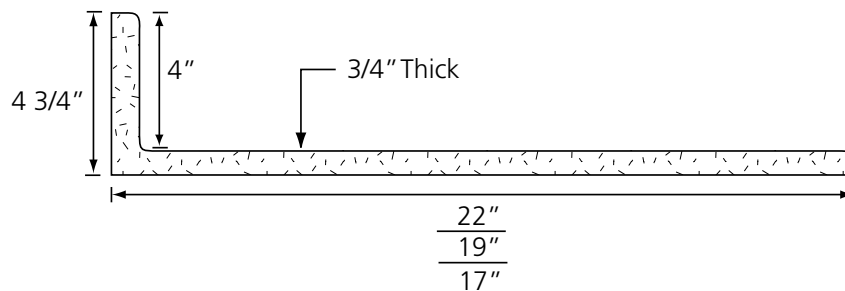

	Bowl Size		
	Length	Width	Depth
22" Top	17 3/4"	11"	5 1/2"
19" Top	17 3/4"	11"	5 1/2"

Recessed Shell Bowl (RSY)

	Bowl Size			Recess Size	
	Length	Width	Depth	Length	Width
22" Top	17 3/8"	12 1/8"	6"	23"	18 1/4"
19" Top	15 5/8"	10 5/16"	6"	21 1/4"	16 5/8"

NOTE: Overall length, width and bowl placement dimensions may vary 1/4" to 1/2".

All bowls come with an overflow.

If you do NOT want an overflow, you must specify.

All dimensions are nominal.

Custom Options

Offset Bowl

Extra Bowls

Banjo Tops

Radius Corners

Corner Tops

Corner tops are also available in spray granite, onyx and color coordinates by special order.

Deck Dimensions

All dimensions are nominal.

1917 Mini = 19" x 17" deep with 2 7/8" splash

1917 Micro = 18 1/2" x 16 1/2" deep, with 2 1/4" splash