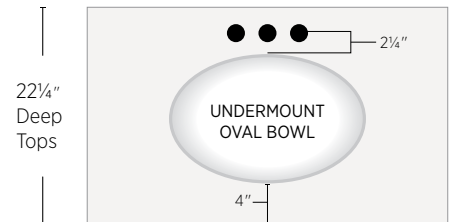

VANITY TOP BOWLS

STANDARD UNDERMOUNT FOR GRANITE AND QUARTZ

SMALL PORCELAIN OVAL UNDERMOUNT BOWLS

White

Biscuit*

OVERALL SIZE			INTERIOR SIZE		
Length	Width	Depth	Length	Width	Depth
17"	14"	7½"	15"	12"	6"

LARGE PORCELAIN OVAL UNDERMOUNT BOWLS

White

Biscuit*

Black

OVERALL SIZE			INTERIOR SIZE		
Length	Width	Depth	Length	Width	Depth
19¼"	15¾"	8"	17¼"	14"	6¼"

PORCELAIN RECTANGULAR UNDERMOUNT BOWLS

White

Biscuit*

OVERALL SIZE			INTERIOR SIZE		
Length	Width	Depth	Length	Width	Depth
20"	15"	7½"	18"	13"	6"

STANDARD BOWL PLACEMENT

*Dimensions are +/- 1/8".

*Diameter of all faucet holes is 1 1/8".

*Sink cutouts are polished.

The printing on this page may not accurately represent the slight color variations.

BOWL OPTIONS

SOLID SURFACE AND STAINLESS STEEL

SOLID SURFACE OVAL UNDERMOUNT BOWL

Overall Size			Interior Size		
Length	Width	Depth	Length	Width	Depth
19 ⁵ / ₁₆ "	15 ³ / ₈ "	7 ³ / ₄ "	17"	13 ⁹ / ₁₆ "	5 ¹³ / ₁₆ "

White