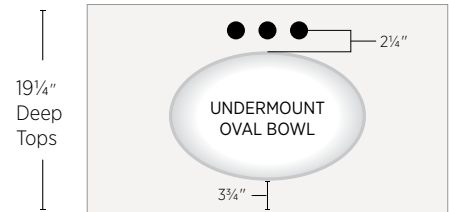

VANITY TOP BOWLS

STANDARD UNDERMOUNT FOR GRANITE AND QUARTZ

SMALL PORCELAIN OVAL UNDERMOUNT BOWLS

White

Biscuit*

OVERALL SIZE			INTERIOR SIZE		
Length	Width	Depth	Length	Width	Depth
17"	14"	7½"	15"	12"	6"

LARGE PORCELAIN OVAL UNDERMOUNT BOWLS

White

Biscuit*

Black

OVERALL SIZE			INTERIOR SIZE		
Length	Width	Depth	Length	Width	Depth
19¼"	15¾"	8"	17¼"	14"	6¼"

PORCELAIN RECTANGULAR UNDERMOUNT BOWLS

White

Biscuit*

OVERALL SIZE			INTERIOR SIZE		
Length	Width	Depth	Length	Width	Depth
20"	15"	7½"	18"	13"	6"

STANDARD BOWL PLACEMENT

*Dimensions are +/- 1/8".

*Diameter of all faucet holes is 1 1/8".

*Sink cutouts are polished.

The printing on this page may not accurately represent the slight color variations.

BOWL OPTIONS

SOLID SURFACE AND STAINLESS STEEL

SOLID SURFACE OVAL UNDERMOUNT BOWL

Overall Size			Interior Size		
Length	Width	Depth	Length	Width	Depth
19 ⁵ / ₁₆ "	15 ³ / ₈ "	7 ³ / ₄ "	17"	13 ⁹ / ₁₆ "	5 ¹³ / ₁₆ "

White