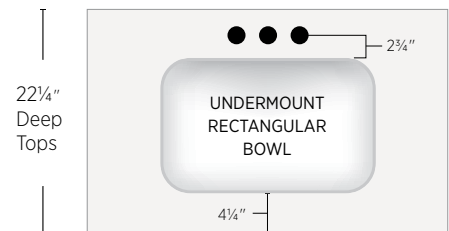

VANITY TOP BOWLS

STANDARD UNDERMOUNT FOR GRANITE AND QUARTZ

SMALL PORCELAIN OVAL UNDERMOUNT BOWLS

White

Biscuit*

OVERALL SIZE			INTERIOR SIZE		
Length	Width	Depth	Length	Width	Depth
17"	14"	7½"	15"	12"	6"

LARGE PORCELAIN OVAL UNDERMOUNT BOWLS

White

Biscuit*

Black

OVERALL SIZE			INTERIOR SIZE		
Length	Width	Depth	Length	Width	Depth
19¼"	15¾"	8"	17¼"	14"	6¼"

PORCELAIN RECTANGULAR UNDERMOUNT BOWLS

White

Biscuit*

OVERALL SIZE			INTERIOR SIZE		
Length	Width	Depth	Length	Width	Depth
20"	15"	7½"	18"	13"	6"

STANDARD BOWL PLACEMENT

*Dimensions are +/- 1/8".

*Diameter of all faucet holes is 1 1/8".

*Sink cutouts are polished.

The printing on this page may not accurately represent the slight color variations.

BOWL OPTIONS

SOLID SURFACE AND STAINLESS STEEL

SOLID SURFACE OVAL UNDERMOUNT BOWL

Overall Size			Interior Size		
Length	Width	Depth	Length	Width	Depth
19 ⁵ / ₁₆ "	15 ³ / ₈ "	7 ³ / ₄ "	17"	13 ⁹ / ₁₆ "	5 ¹³ / ₁₆ "

White